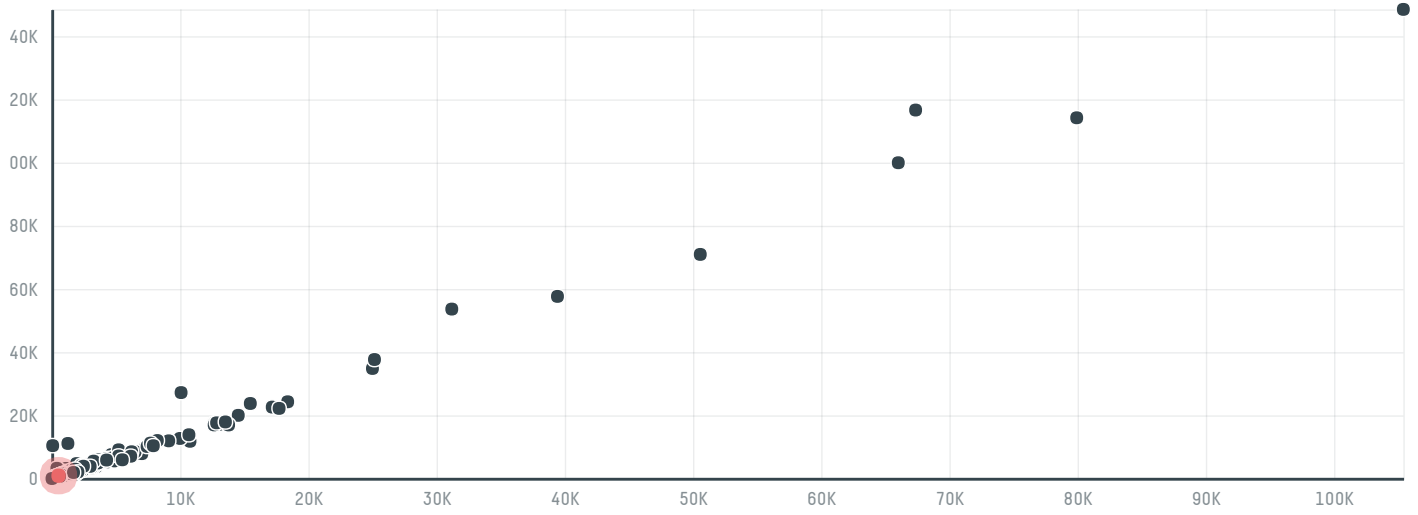

trase

Mitsui & co.ltd

ACTIVITY: **Importer**
COMMODITY: **Coffee**
COUNTRY: **Brazil**
YEAR: **2015**

Mitsui & co.ltd was the 208th largest importer of coffee from BRAZIL in 2015, accounting for 898 tons. As an importer, Mitsui & co.ltd sources from 6 municipalities, or 1% of the coffee production municipalities. The main destination of the coffee imported by Mitsui & co.ltd is Japan, accounting for 100% of the total.

TOP DESTINATION COUNTRIES OF COFFEE IMPORTED BY MITSUI & CO.LTD:

Trase is a partnership between

In collaboration with

and many other organizations and individuals.

Donors

[Terms of Use](#) · [Privacy policy](#) · [Cookie policy](#) · [Contact us](#)