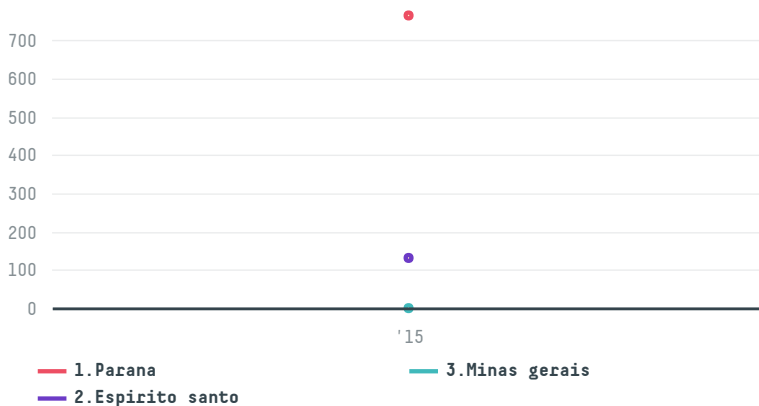

TOP DESTINATION COUNTRIES OF COFFEE IMPORTED BY MITSUI & CO.LTD: