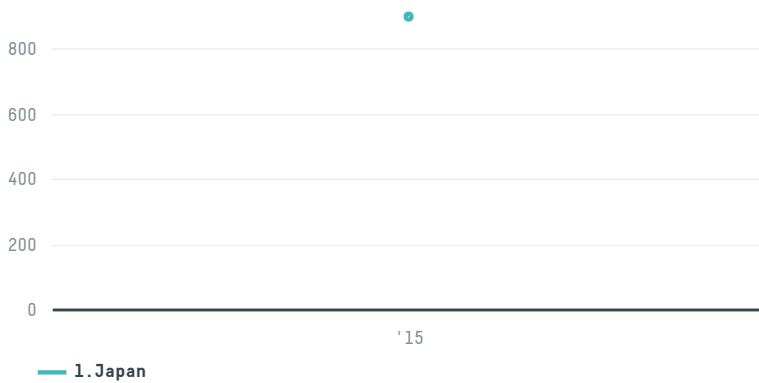

TOP DESTINATION COUNTRIES OF COFFEE IMPORTED BY MITSUI & CO.LTD: