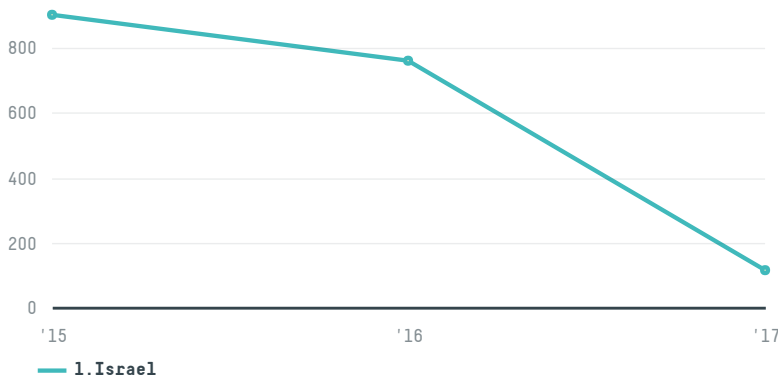

trase

Sharekat almawarid alwatanieh lel-istethmar

ACTIVITY COMMODITY COUNTRY YEAR
Importer **Coffee** **Brazil** **2017**

Sharekat almawarid alwatanieh lel-istethmar was the 661st largest importer of coffee from BRAZIL in 2017, accounting for 115 tons. This is a 85% decrease vs the previous year. As an importer, Sharekat almawarid alwatanieh lel-istethmar sources from 4 municipalities, or 1% of the coffee production municipalities. The main destination of the coffee imported by Sharekat almawarid alwatanieh lel-istethmar is Israel, accounting for 100% of the total.

TOP DESTINATION COUNTRIES OF COFFEE IMPORTED BY SHAREKAT ALMAWARID ALWATANIEH LEL-ISTETHMAR:

□ N/A <5K >5K >100K >300K >1M

COMPARING COMPANIES IMPORTING COFFEE FROM BRAZIL IN 2017

Trase is a partnership between