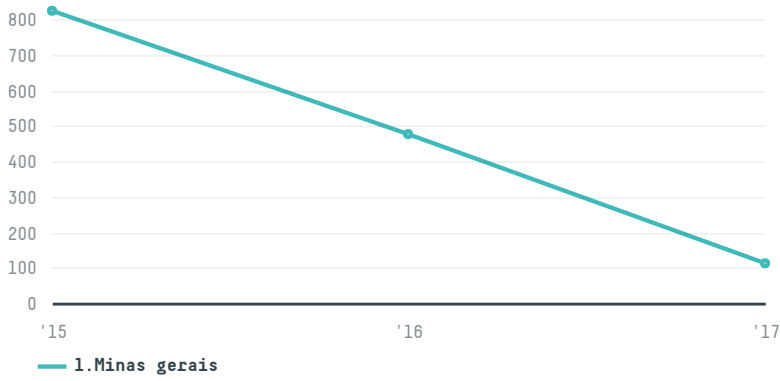

COMPARING COMPANIES IMPORTING COFFEE FROM BRAZIL IN 2017

Trase is a partnership between

In collaboration with

and many other organizations and individuals.

Donors

[Terms of Use](#) · [Privacy policy](#) · [Cookie policy](#) · [Contact us](#)

This website uses cookies to provide you with an improved user experience. By continuing to browse this site, you consent to the use of cookies and similar technologies. Please visit our [privacy policy](#) for further details.

I AGREE