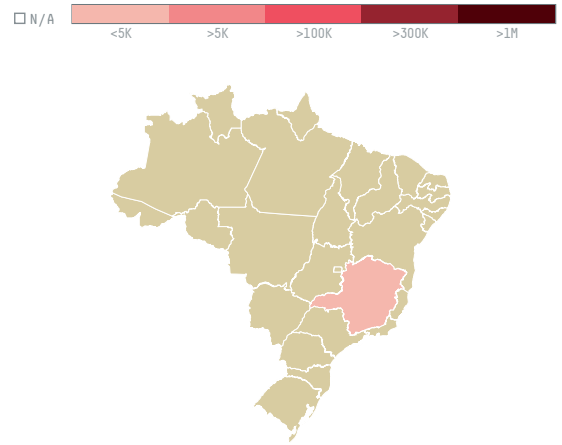

trase

Sharekat almawarid alwatanieh lel-istethmar

ACTIVITY COMMODITY COUNTRY YEAR
Importer **Coffee** **Brazil** **2017**

Sharekat almawarid alwatanieh lel-istethmar was the 661st largest importer of coffee from BRAZIL in 2017, accounting for 115 tons. This is a 85% decrease vs the previous year. As an importer, Sharekat almawarid alwatanieh lel-istethmar sources from 4 municipalities, or 1% of the coffee production municipalities. The main destination of the coffee imported by Sharekat almawarid alwatanieh lel-istethmar is Israel, accounting for 100% of the total.

TOP DESTINATION COUNTRIES OF COFFEE IMPORTED BY SHAREKAT ALMAWARID ALWATANIEH LEL-ISTETHMAR:

□ N/A <5K >5K >100K >300K >1M

COMPARING COMPANIES IMPORTING COFFEE FROM BRAZIL IN 2017

Trase is a partnership between