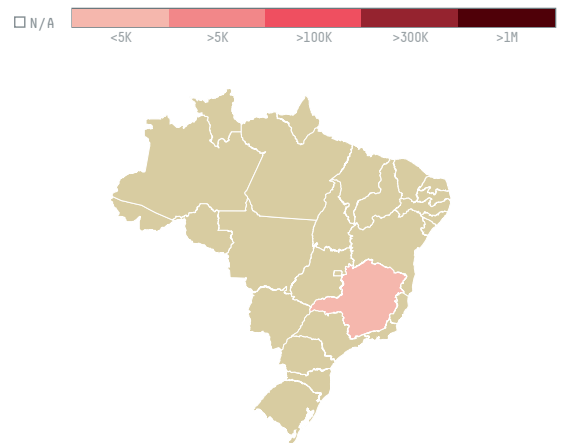

trase

Cafe por medio s.r.l.

ACTIVITY: **Importer**
COMMODITY: **Coffee**
COUNTRY: **Brazil**
YEAR: **2017**

Cafe por medio s.r.l. was the 1378th largest importer of coffee from BRAZIL in 2017, accounting for 8 tons. As an importer, Cafe por medio s.r.l. sources from 1 municipalities, or 0% of the coffee production municipalities. The main destination of the coffee imported by Cafe por medio s.r.l. is Argentina, accounting for 100% of the total.

TOP DESTINATION COUNTRIES OF COFFEE IMPORTED BY CAFE POR MEDIO S.R.L.:

Trase is a partnership between

In collaboration with

and many other organizations and individuals.

Donors

[Terms of Use](#) · [Privacy policy](#) · [Cookie policy](#) · [Contact us](#)