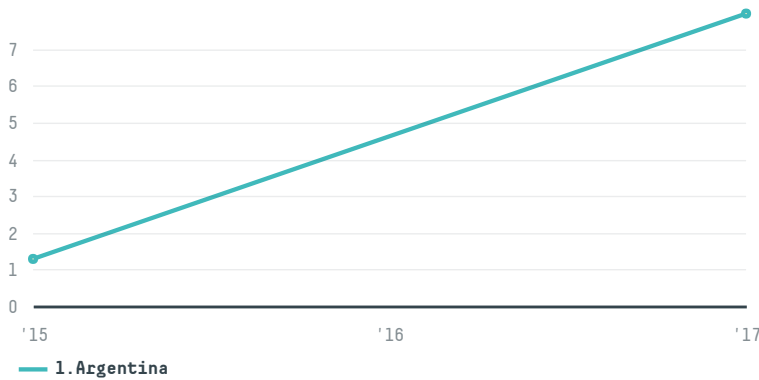

TOP DESTINATION COUNTRIES OF COFFEE IMPORTED BY CAFE POR MEDIO S.R.L.: