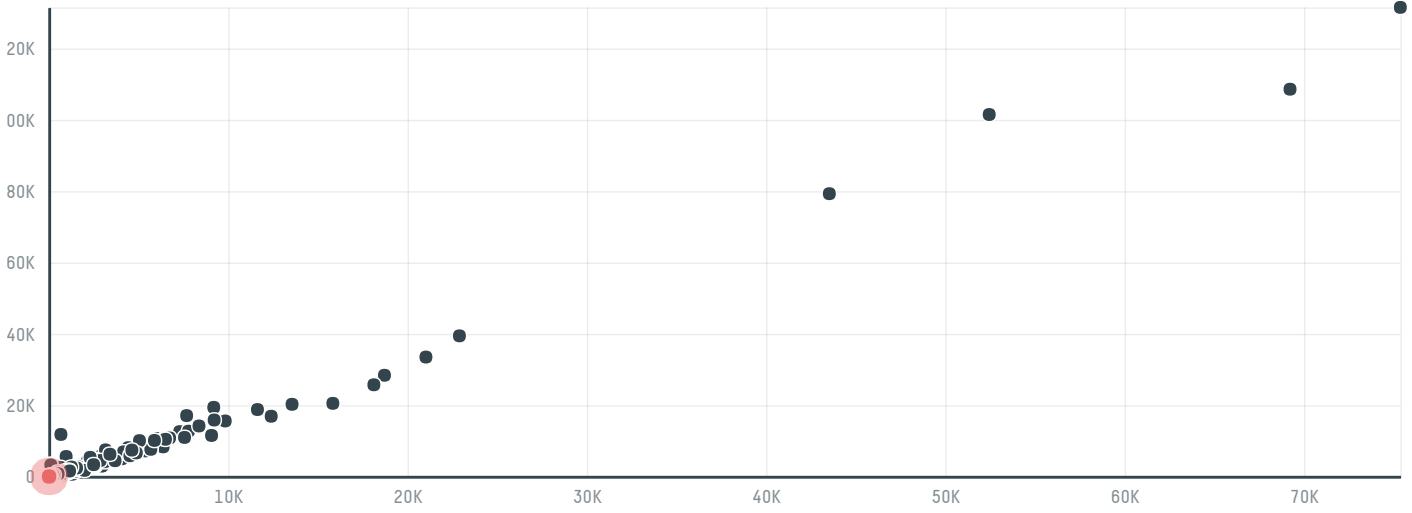

trase

Cafe por medio s.r.l.

ACTIVITY: **Importer**
COMMODITY: **Coffee**
COUNTRY: **Brazil**
YEAR: **2017**

Cafe por medio s.r.l. was the 1378th largest importer of coffee from BRAZIL in 2017, accounting for 8 tons. As an importer, Cafe por medio s.r.l. sources from 1 municipalities, or 0% of the coffee production municipalities. The main destination of the coffee imported by Cafe por medio s.r.l. is Argentina, accounting for 100% of the total.

TOP DESTINATION COUNTRIES OF COFFEE IMPORTED BY CAFE POR MEDIO S.R.L.:

Trase is a partnership between

In collaboration with

and many other organizations and individuals.

Donors

[Terms of Use](#) · [Privacy policy](#) · [Cookie policy](#) · [Contact us](#)