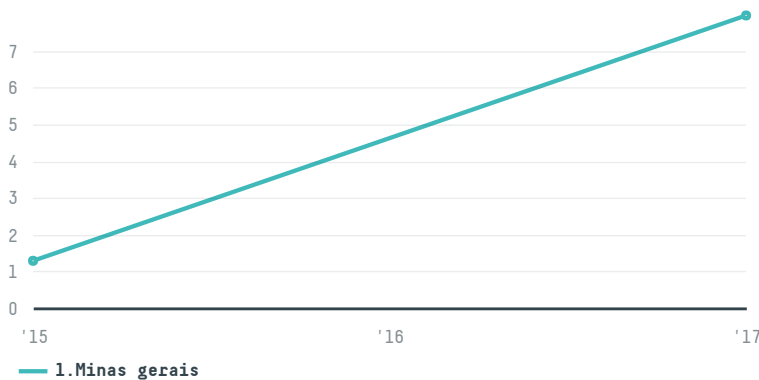

TOP DESTINATION COUNTRIES OF COFFEE IMPORTED BY CAFE POR MEDIO S.R.L.: