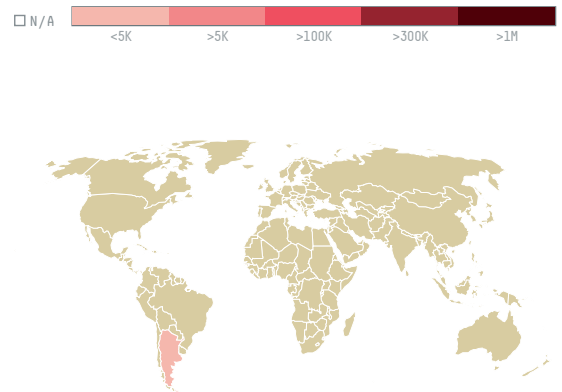

trase

Cafe por medio s.r.l.

ACTIVITY: **Importer**
COMMODITY: **Coffee**
COUNTRY: **Brazil**
YEAR: **2017**

Cafe por medio s.r.l. was the 1378th largest importer of coffee from BRAZIL in 2017, accounting for 8 tons. As an importer, Cafe por medio s.r.l. sources from 1 municipalities, or 0% of the coffee production municipalities. The main destination of the coffee imported by Cafe por medio s.r.l. is Argentina, accounting for 100% of the total.

TOP DESTINATION COUNTRIES OF COFFEE IMPORTED BY CAFE POR MEDIO S.R.L.:

Trase is a partnership between

In collaboration with

and many other organizations and individuals.

Donors

[Terms of Use](#) · [Privacy policy](#) · [Cookie policy](#) · [Contact us](#)