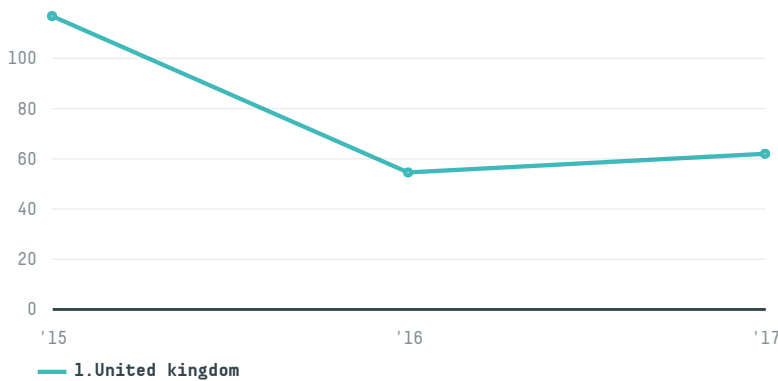

TOP DESTINATION COUNTRIES OF COFFEE IMPORTED BY MERCANTA LIMETED: