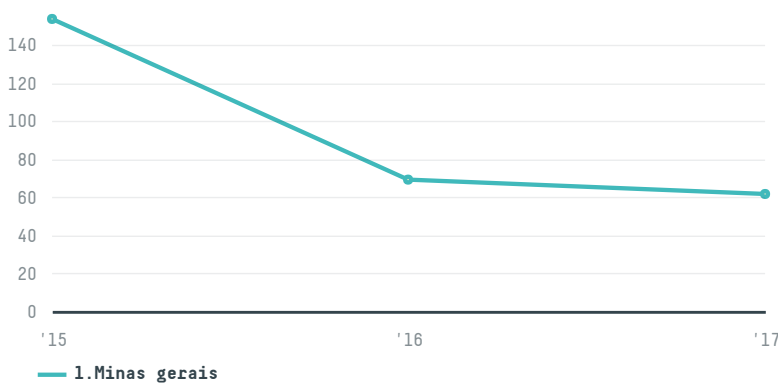

TOP DESTINATION COUNTRIES OF COFFEE IMPORTED BY MERCANTA LIMETED: