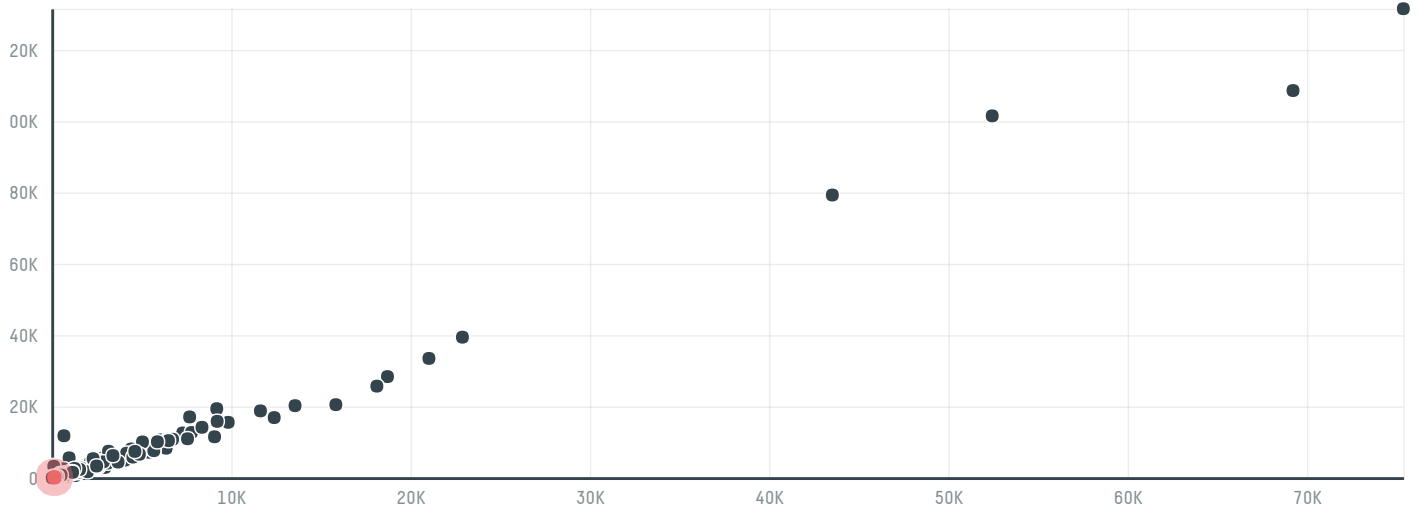

COMPARING COMPANIES IMPORTING COFFEE FROM BRAZIL IN 2017

Trase is a partnership between

In collaboration with

and many other organizations and individuals.

Donors

[Terms of Use](#) · [Privacy policy](#) · [Cookie policy](#) · [Contact us](#)