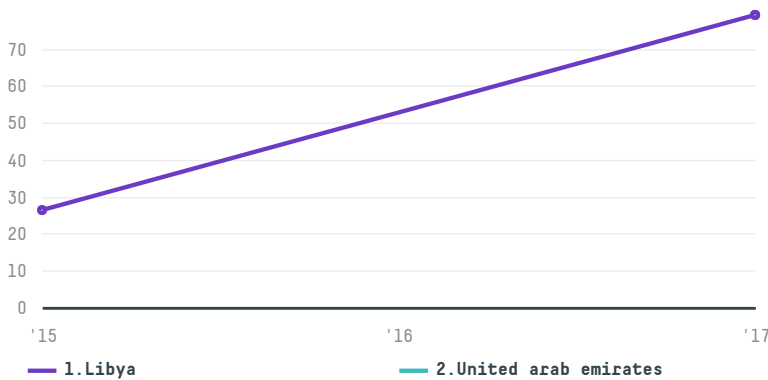

TOP DESTINATION COUNTRIES OF COFFEE IMPORTED BY AL DOURI FOOD STUFF TRADING CO. LLC: