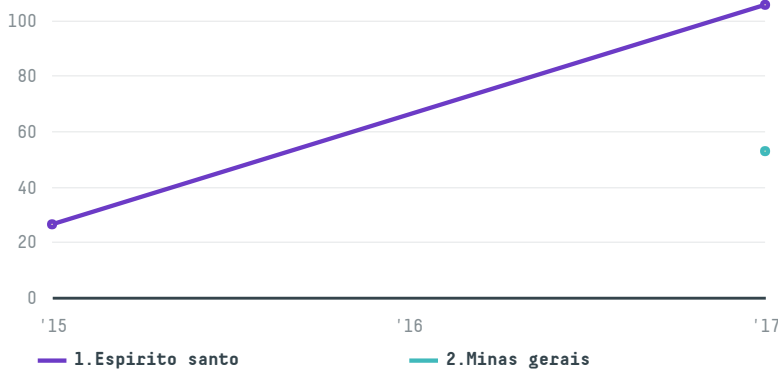

TOP DESTINATION COUNTRIES OF COFFEE IMPORTED BY AL DOURI FOOD STUFF TRADING CO. LLC: