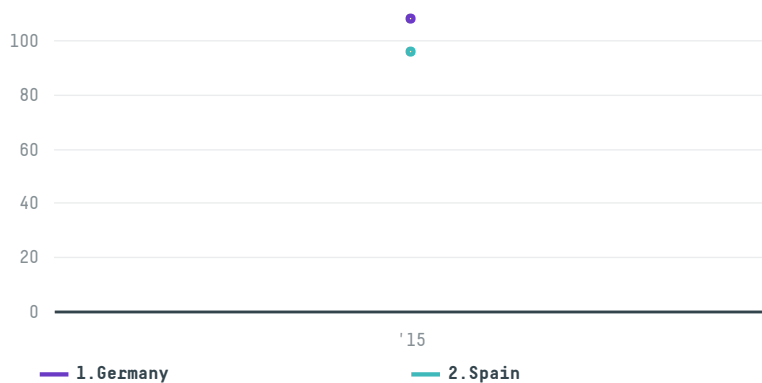

trase

Icona s.a.

ACTIVITY: **Importer**
COMMODITY: **Coffee**
COUNTRY: **Brazil**
YEAR: **2015**

Icona s.a. was the 548th largest importer of coffee from BRAZIL in 2015, accounting for 204 tons. As an importer, Icona s.a. sources from 2 municipalities, or 0% of the coffee production municipalities. The main destination of the coffee imported by Icona s.a. is Germany, accounting for 53% of the total.

TOP DESTINATION COUNTRIES OF COFFEE IMPORTED BY ICONA S.A.:

Trase is a partnership between

In collaboration with

and many other organizations and individuals.

Donors

[Terms of Use](#) · [Privacy policy](#) · [Cookie policy](#) · [Contact us](#)