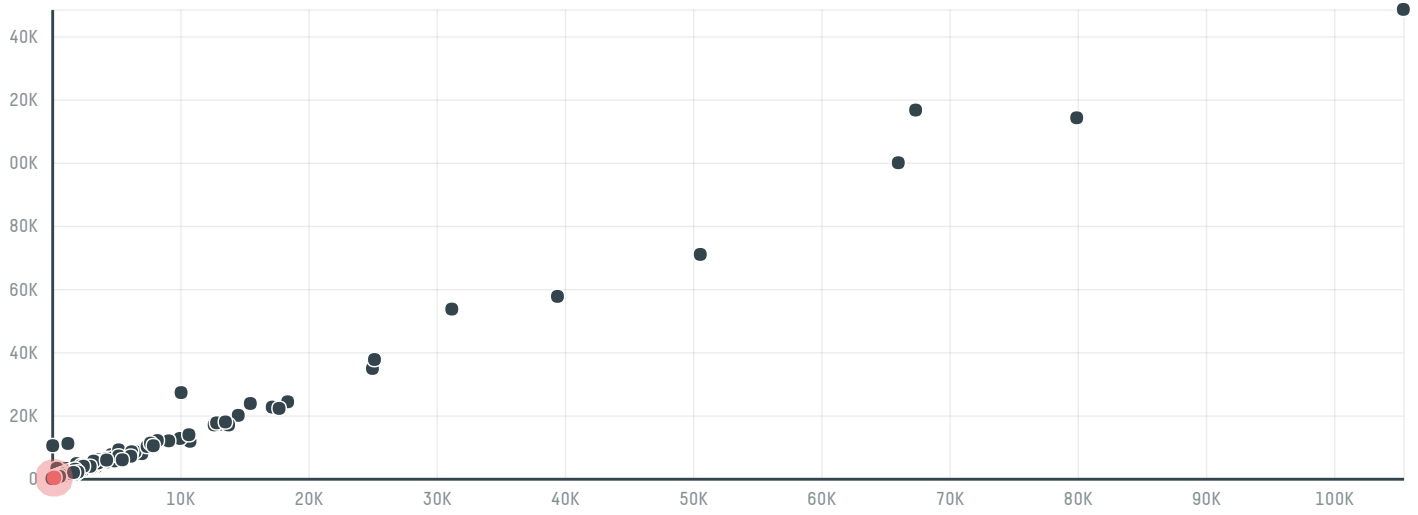

trase

Icona s.a.

ACTIVITY: **Importer**
COMMODITY: **Coffee**
COUNTRY: **Brazil**
YEAR: **2015**

Icona s.a. was the 548th largest importer of coffee from BRAZIL in 2015, accounting for 204 tons. As an importer, Icona s.a. sources from 2 municipalities, or 0% of the coffee production municipalities. The main destination of the coffee imported by Icona s.a. is Germany, accounting for 53% of the total.

TOP DESTINATION COUNTRIES OF COFFEE IMPORTED BY ICONA S.A.:

Trase is a partnership between

In collaboration with

and many other organizations and individuals.

Donors

[Terms of Use](#) · [Privacy policy](#) · [Cookie policy](#) · [Contact us](#)