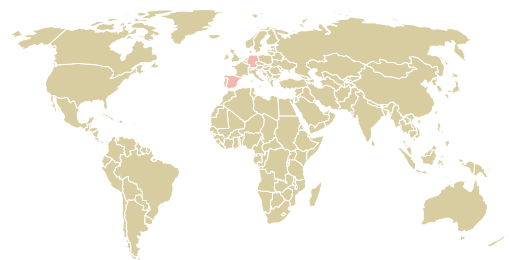

trase

Icona s.a.

ACTIVITY: **Importer**
COMMODITY: **Coffee**
COUNTRY: **Brazil**
YEAR: **2015**

Icona s.a. was the 548th largest importer of coffee from BRAZIL in 2015, accounting for 204 tons. As an importer, Icona s.a. sources from 2 municipalities, or 0% of the coffee production municipalities. The main destination of the coffee imported by Icona s.a. is Germany, accounting for 53% of the total.

TOP DESTINATION COUNTRIES OF COFFEE IMPORTED BY ICONA S.A.:

Trase is a partnership between

In collaboration with

and many other organizations and individuals.

Donors

[Terms of Use](#) · [Privacy policy](#) · [Cookie policy](#) · [Contact us](#)