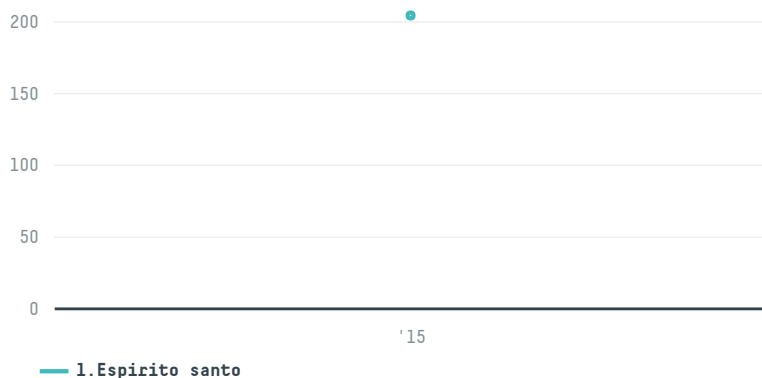

trase

Icona s.a.

ACTIVITY: **Importer**
COMMODITY: **Coffee**
COUNTRY: **Brazil**
YEAR: **2015**

Icona s.a. was the 548th largest importer of coffee from BRAZIL in 2015, accounting for 204 tons. As an importer, Icona s.a. sources from 2 municipalities, or 0% of the coffee production municipalities. The main destination of the coffee imported by Icona s.a. is Germany, accounting for 53% of the total.

TOP DESTINATION COUNTRIES OF COFFEE IMPORTED BY ICONA S.A.:

Trase is a partnership between

In collaboration with

and many other organizations and individuals.

Donors

[Terms of Use](#) · [Privacy policy](#) · [Cookie policy](#) · [Contact us](#)