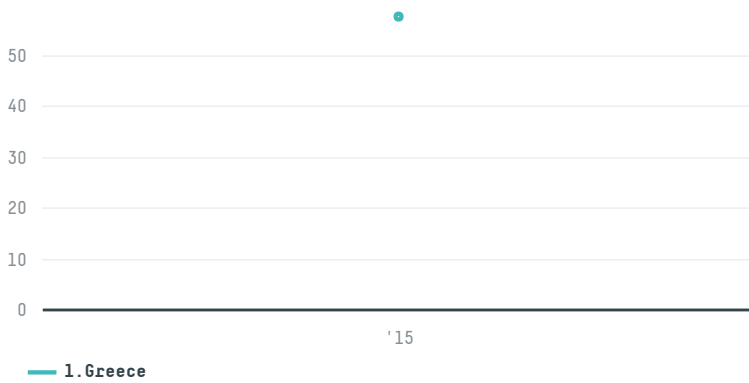

TOP DESTINATION COUNTRIES OF COFFEE IMPORTED BY E.G KOUKOS & CO. LTD: