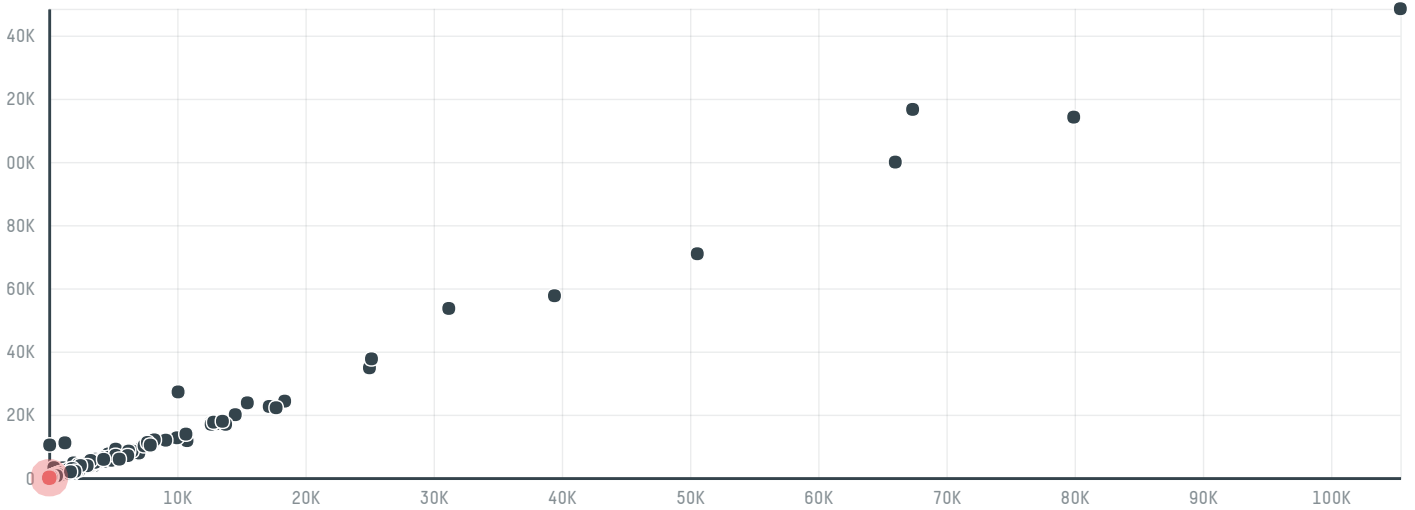

trase

Intelligentisia coffee (ec-081/15)

ACTIVITY	COMMODITY	COUNTRY	YEAR
Importer	Coffee	Brazil	2015

Intelligentisia coffee (ec-081/15) was the 1219th largest importer of coffee from BRAZIL in 2015, accounting for 38 tons. As an importer, Intelligentisia coffee (ec-081/15) sources from 1 municipalities, or 0% of the coffee production municipalities. The main destination of the coffee imported by Intelligentisia coffee (ec-081/15) is United states, accounting for 100% of the total.

TOP DESTINATION COUNTRIES OF COFFEE IMPORTED BY INTELLIGENTISIA COFFEE (EC-081/15):

COMPARING COMPANIES IMPORTING COFFEE FROM BRAZIL IN 2015

Trase is a partnership between

In collaboration with

and many other organizations and individuals.