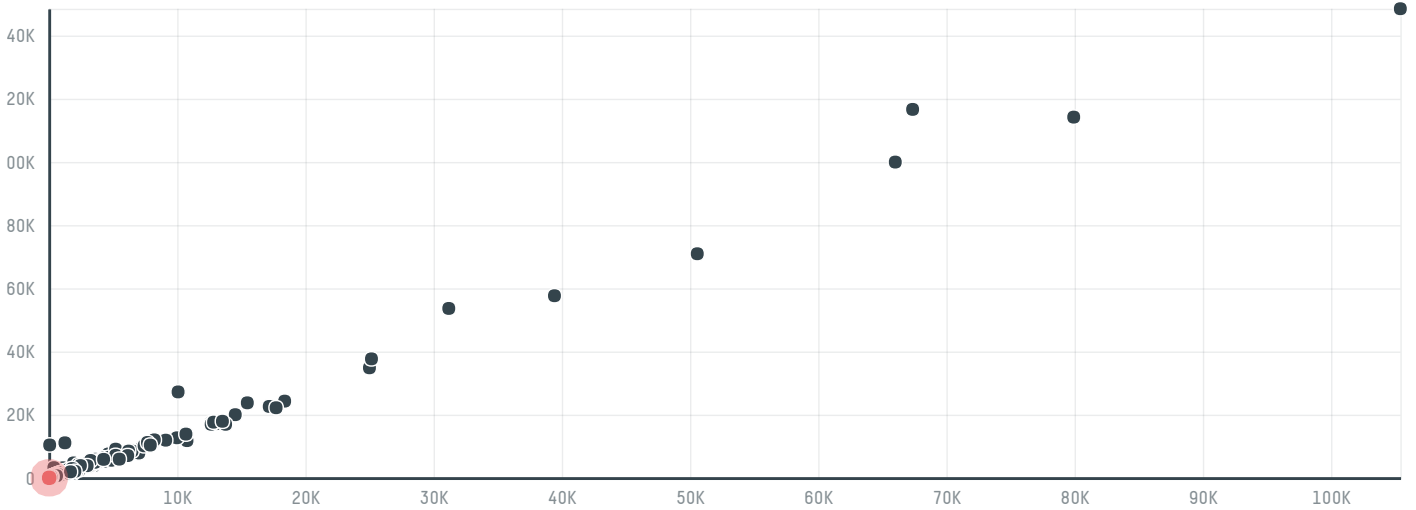

COMPARING COMPANIES IMPORTING COFFEE FROM BRAZIL IN 2015

Trase is a partnership between

In collaboration with

and many other organizations and individuals.

Donors

[Terms of Use](#) · [Privacy policy](#) · [Cookie policy](#) · [Contact us](#)