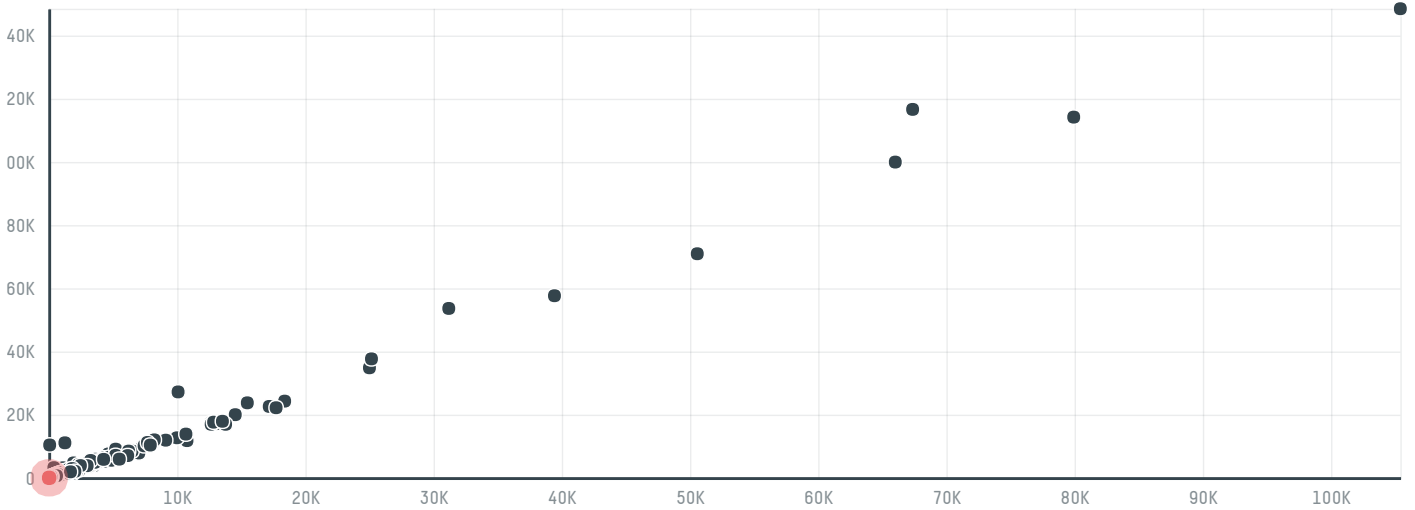

COMPARING COMPANIES IMPORTING COFFEE FROM BRAZIL IN 2015

Trase is a partnership between

In collaboration with

and many other organizations and individuals.

Donors

[Terms of Use](#) · [Privacy policy](#) · [Cookie policy](#) · [Contact us](#)