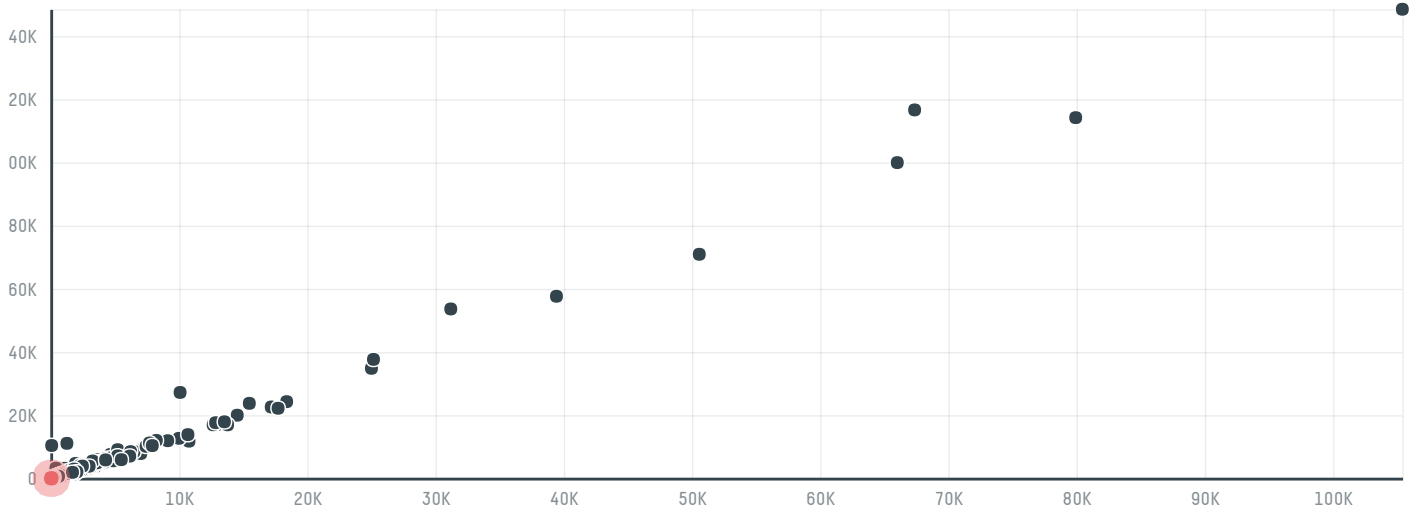

COMPARING COMPANIES IMPORTING COFFEE FROM BRAZIL IN 2015

Trase is a partnership between

In collaboration with

and many other organizations and individuals.

Donors

[Terms of Use](#) · [Privacy policy](#) · [Cookie policy](#) · [Contact us](#)