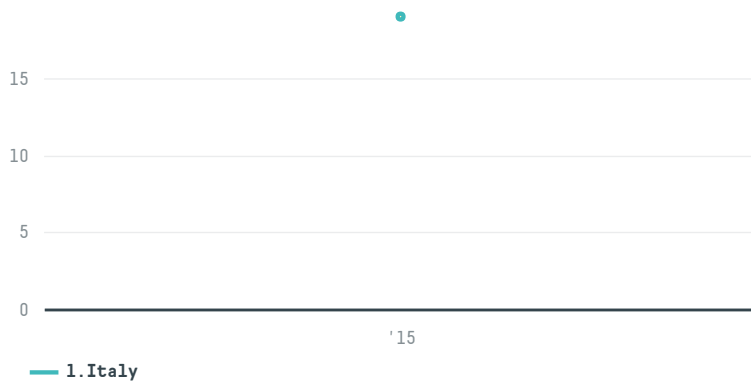

TOP DESTINATION COUNTRIES OF COFFEE IMPORTED BY INTESA CAFFE SRL: