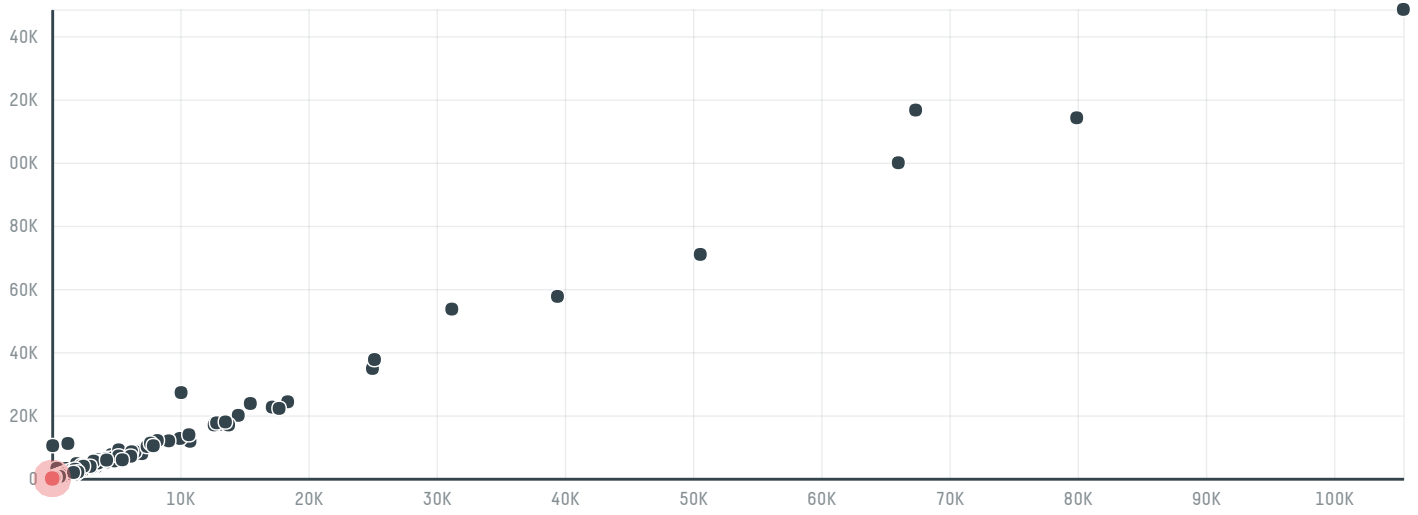

Trase is a partnership between

In collaboration with

and many other organizations and individuals.

Donors

[Terms of Use](#) · [Privacy policy](#) · [Cookie policy](#) · [Contact us](#)