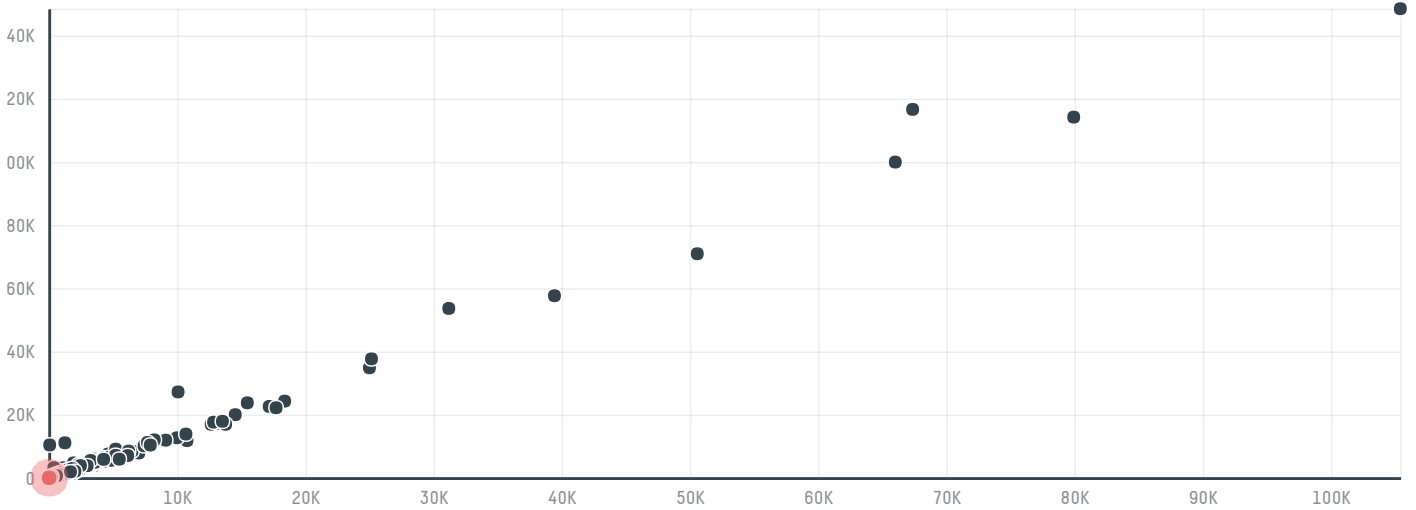

COMPARING COMPANIES IMPORTING COFFEE FROM BRAZIL IN 2015

Trase is a partnership between

In collaboration with

and many other organizations and individuals.

Donors

[Terms of Use](#) · [Privacy policy](#) · [Cookie policy](#) · [Contact us](#)