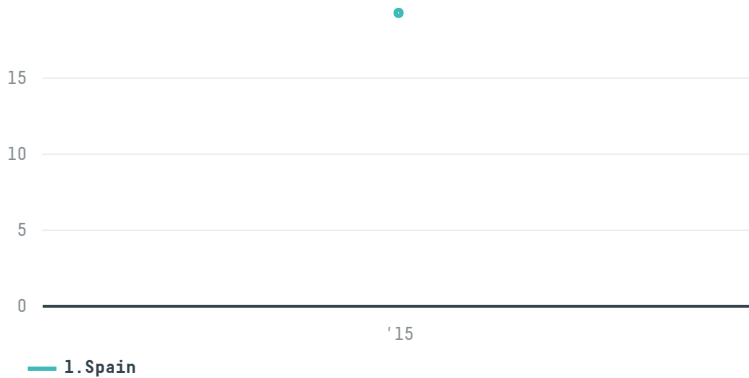

TOP DESTINATION COUNTRIES OF COFFEE IMPORTED BY COPROCAFE IBERICA, S.A. (EXP-0671/15):