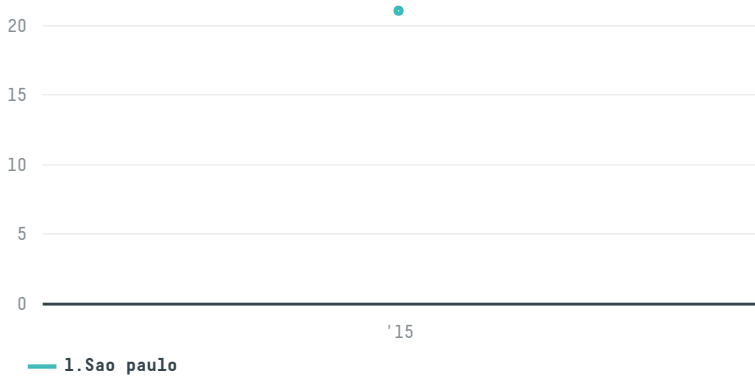

COMPARING COMPANIES IMPORTING COFFEE FROM BRAZIL IN 2015

Trase is a partnership between

In collaboration with

and many other organizations and individuals.

Donors

[Terms of Use](#) · [Privacy policy](#) · [Cookie policy](#) · [Contact us](#)

This website uses cookies to provide you with an improved user experience. By continuing to browse this site, you consent to the use of cookies and similar technologies. Please visit our [privacy policy](#) for further details.

I AGREE