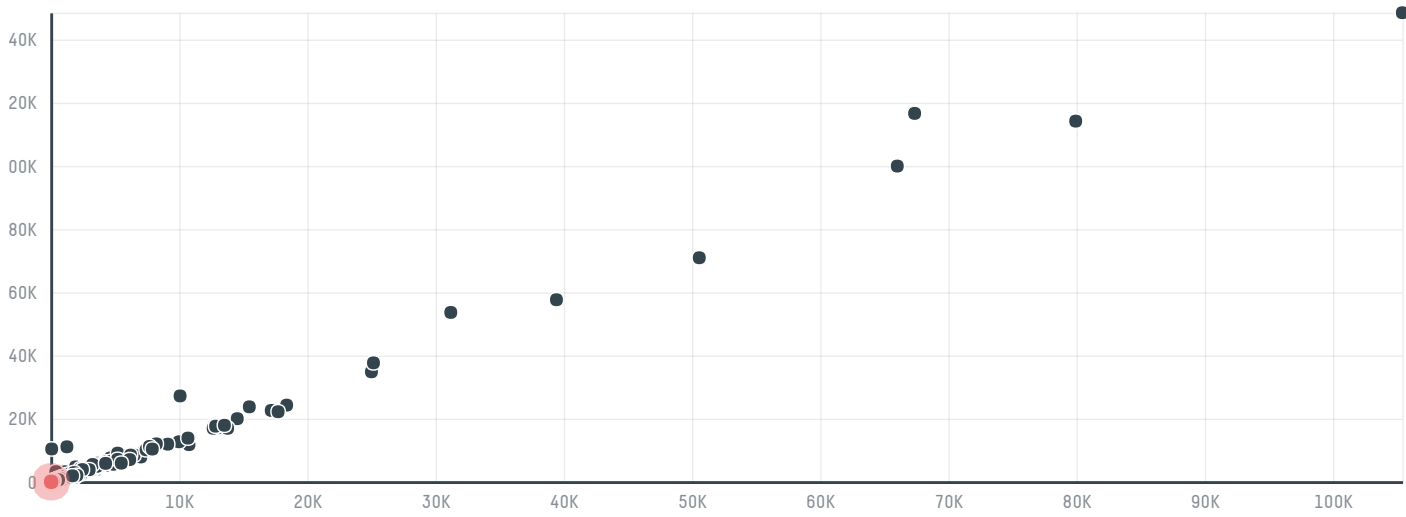

COMPARING COMPANIES IMPORTING COFFEE FROM BRAZIL IN 2015

Trase is a partnership between

In collaboration with

and many other organizations and individuals.

Donors

[Terms of Use](#) · [Privacy policy](#) · [Cookie policy](#) · [Contact us](#)

This website uses cookies to provide you with an improved user experience. By continuing to browse this site, you consent to the use of cookies and similar technologies. Please visit our [privacy policy](#) for further details.

I AGREE