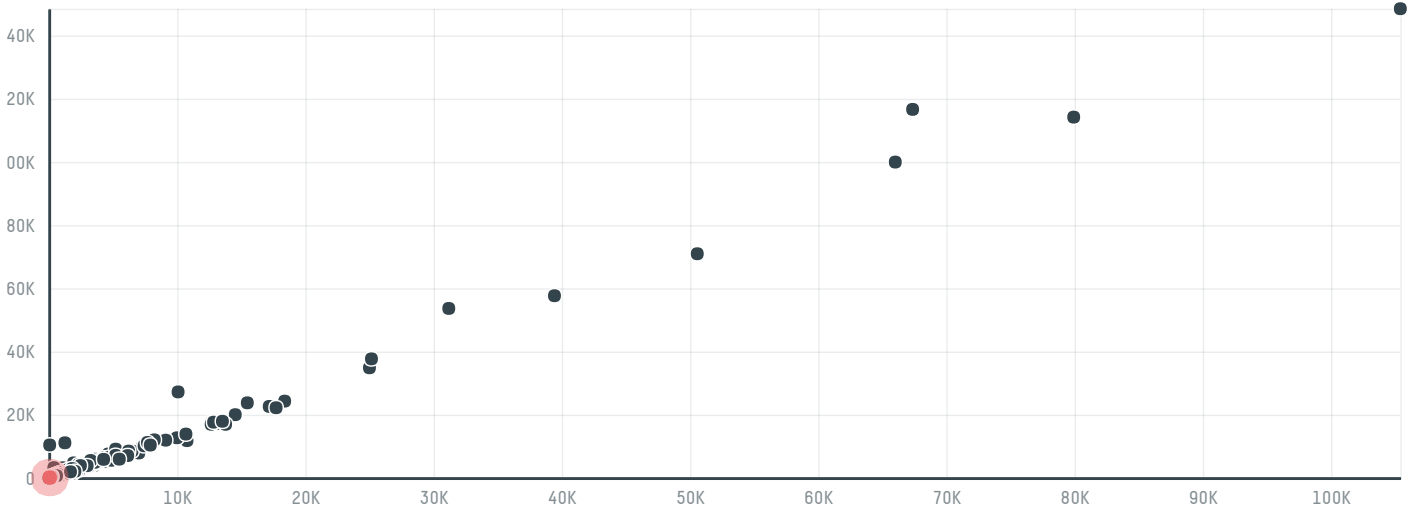

COMPARING COMPANIES IMPORTING COFFEE FROM BRAZIL IN 2015

Trase is a partnership between

In collaboration with

and many other organizations and individuals.

Donors

[Terms of Use](#) · [Privacy policy](#) · [Cookie policy](#) · [Contact us](#)