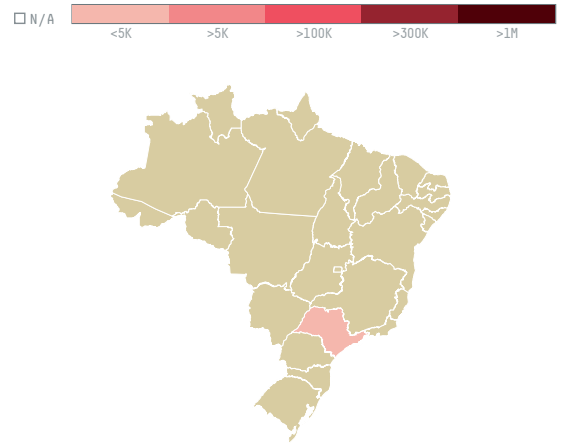

trase

Kanematsu corporation (exp-0541/14)

ACTIVITY	COMMODITY	COUNTRY	YEAR
Importer	Coffee	Brazil	2015

Kanematsu corporation (exp-0541/14) was the 1490th largest importer of coffee from BRAZIL in 2015, accounting for 18 tons. As an importer, Kanematsu corporation (exp-0541/14) sources from 5 municipalities, or 1% of the coffee production municipalities. The main destination of the coffee imported by Kanematsu corporation (exp-0541/14) is Japan, accounting for 100% of the total.

TOP DESTINATION COUNTRIES OF COFFEE IMPORTED BY KANEMATSU CORPORATION (EXP-0541/14):

COMPARING COMPANIES IMPORTING COFFEE FROM BRAZIL IN 2015

Trase is a partnership between

In collaboration with

and many other organizations and individuals.