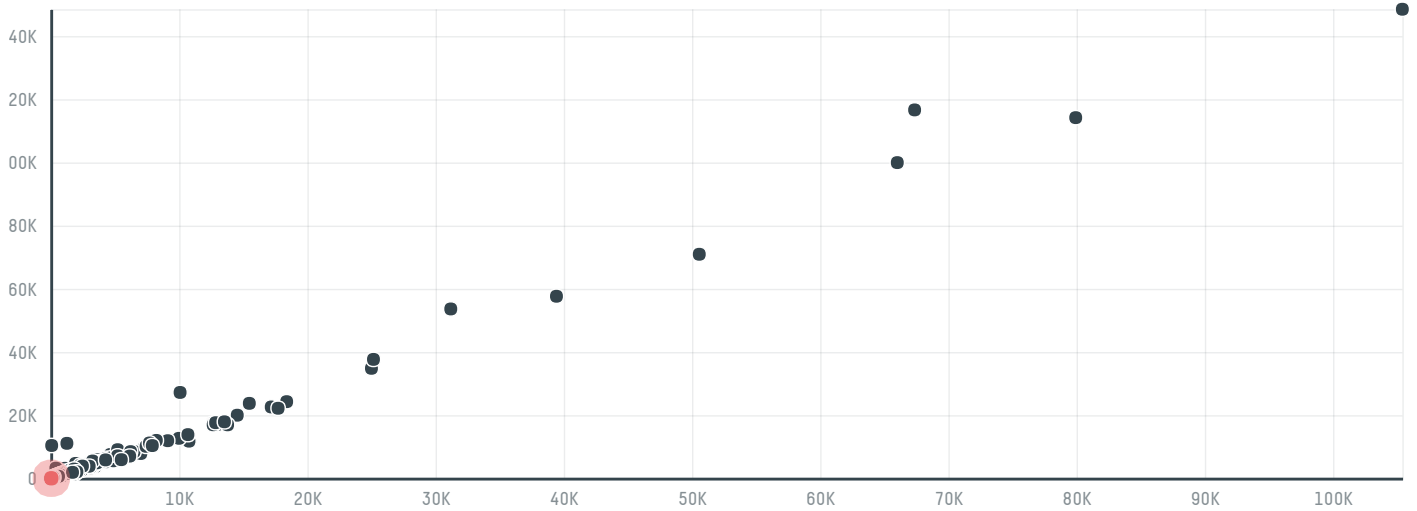

COMPARING COMPANIES IMPORTING COFFEE FROM BRAZIL IN 2015

Trase is a partnership between

In collaboration with

and many other organizations and individuals.

Donors

[Terms of Use](#) · [Privacy policy](#) · [Cookie policy](#) · [Contact us](#)