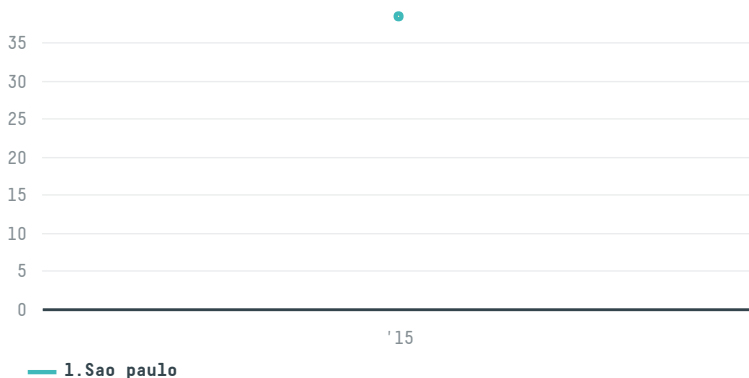

TOP DESTINATION COUNTRIES OF COFFEE IMPORTED BY VOLCAFE LTD. (EXP-0220/15A):