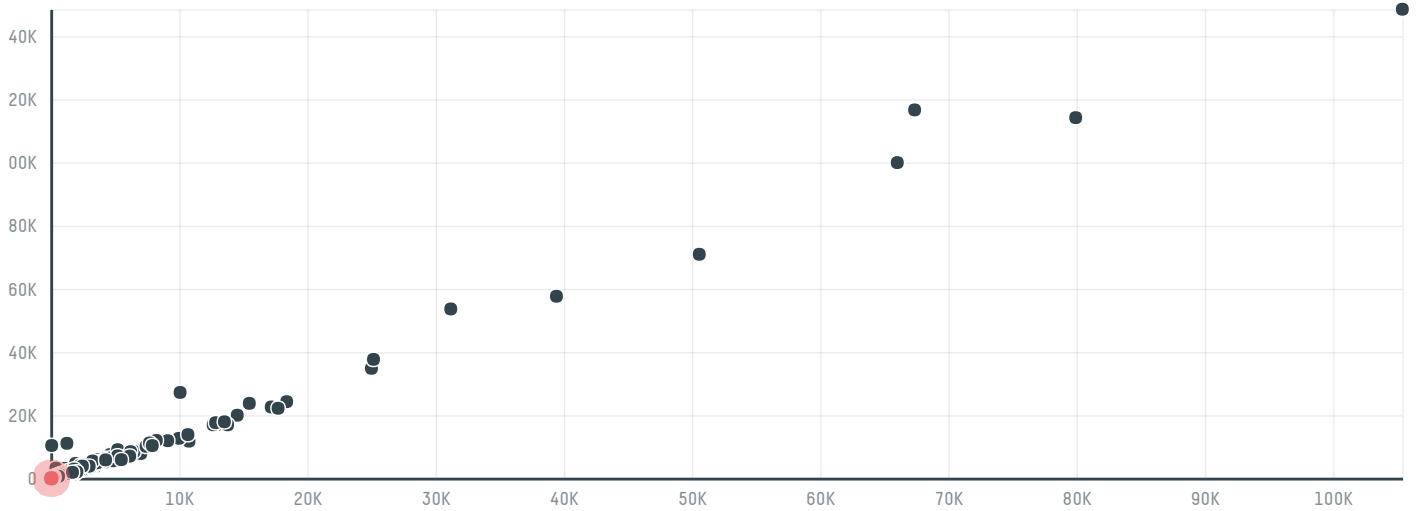

COMPARING COMPANIES IMPORTING COFFEE FROM BRAZIL IN 2015

Trase is a partnership between

In collaboration with

and many other organizations and individuals.

Donors

[Terms of Use](#) · [Privacy policy](#) · [Cookie policy](#) · [Contact us](#)