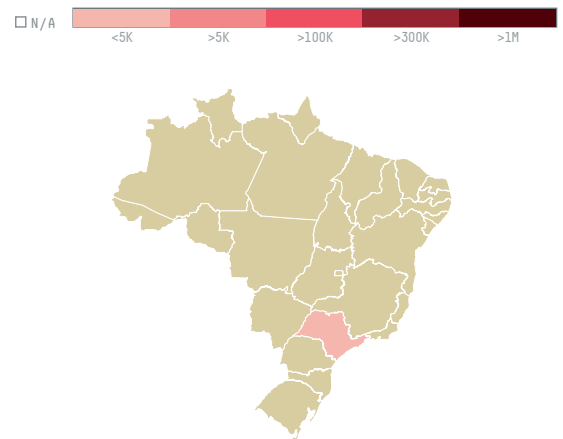

TOP DESTINATION COUNTRIES OF COFFEE IMPORTED BY BRIZ COFFEE NV (EXP-0013/15):