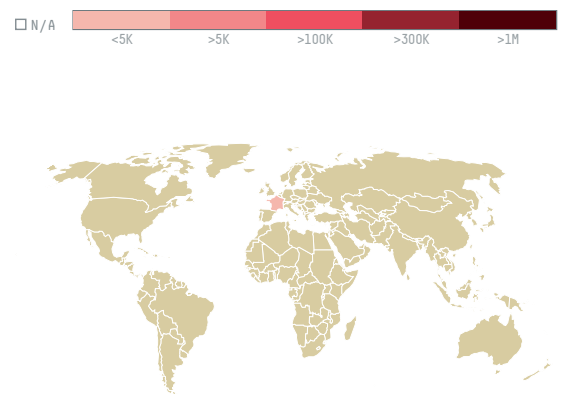

TOP DESTINATION COUNTRIES OF COFFEE IMPORTED BY BRIZ COFFEE NV (EXP-0013/15):