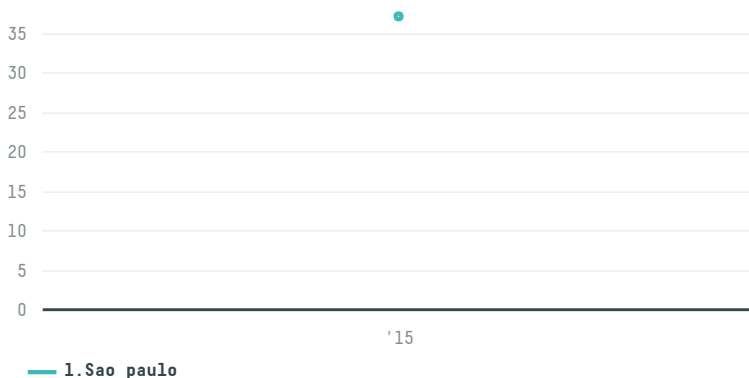

TOP DESTINATION COUNTRIES OF COFFEE IMPORTED BY BRIZ COFFEE NV (EXP-0013/15):