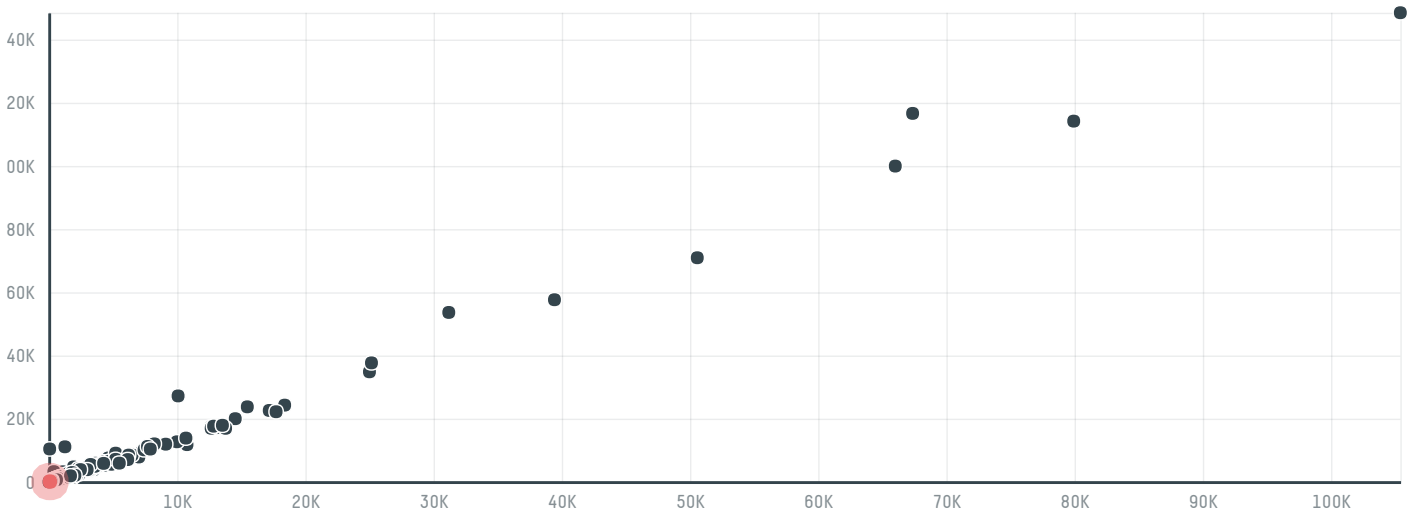

trase

Hamburg coffee company, hacofco mbh (exp-0762/140)

ACTIVITY	COMMODITY	COUNTRY	YEAR
Importer	Coffee	Brazil	2015

Hamburg coffee company, hacofco mbh (exp-0762/140) was the 797th largest importer of coffee from BRAZIL in 2015, accounting for 102 tons. As an importer, Hamburg coffee company, hacofco mbh (exp-0762/140) sources from 22 municipalities, or 3% of the coffee production municipalities. The main destination of the coffee imported by Hamburg coffee company, hacofco mbh (exp-0762/140) is Belgium, accounting for 100% of the total.

TOP DESTINATION COUNTRIES OF COFFEE IMPORTED BY HAMBURG COFFEE COMPANY, HACOFCO MBH (EXP-0762/140):

Legend for volume ranges: □ N/A, <5K, >5K, >100K, >300K, >1M

COMPARING COMPANIES IMPORTING COFFEE FROM BRAZIL IN 2015