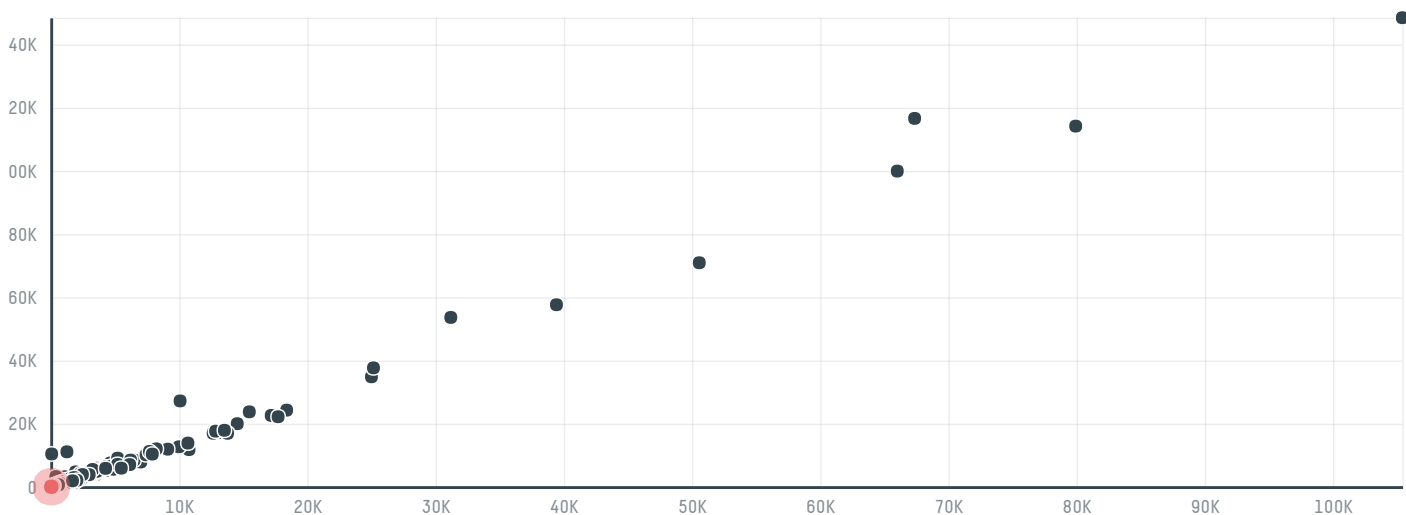

COMPARING COMPANIES IMPORTING COFFEE FROM BRAZIL IN 2015

Trase is a partnership between

In collaboration with

and many other organizations and individuals.

Donors

[Terms of Use](#) · [Privacy policy](#) · [Cookie policy](#) · [Contact us](#)

This website uses cookies to provide you with an improved user experience. By continuing to browse this site, you consent to the use of cookies and similar technologies. Please visit our [privacy policy](#) for further details.

I AGREE