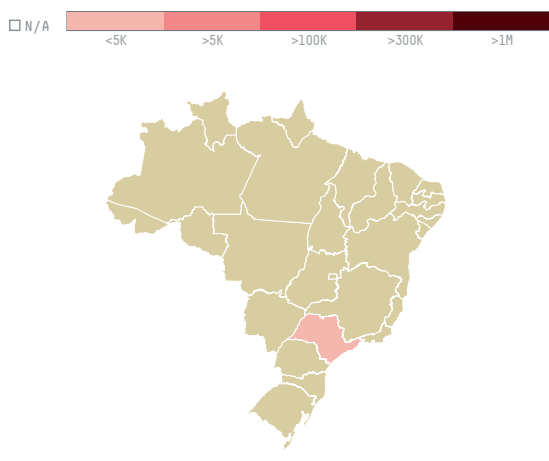

trase

Coffee america (usa) corporation (exp-0832/15)

ACTIVITY	COMMODITY	COUNTRY	YEAR
Importer	Coffee	Brazil	2015

Coffee america (usa) corporation (exp-0832/15) was the 1151st largest importer of coffee from BRAZIL in 2015, accounting for 43 tons. As an importer, Coffee america (usa) corporation (exp-0832/15) sources from 22 municipalities, or 3% of the coffee production municipalities. The main destination of the coffee imported by Coffee america (usa) corporation (exp-0832/15) is Belgium, accounting for 100% of the total.

TOP DESTINATION COUNTRIES OF COFFEE IMPORTED BY COFFEE AMERICA (USA) CORPORATION (EXP-0832/15):

COMPARING COMPANIES IMPORTING COFFEE FROM BRAZIL IN 2015

Trase is a partnership between

In collaboration with