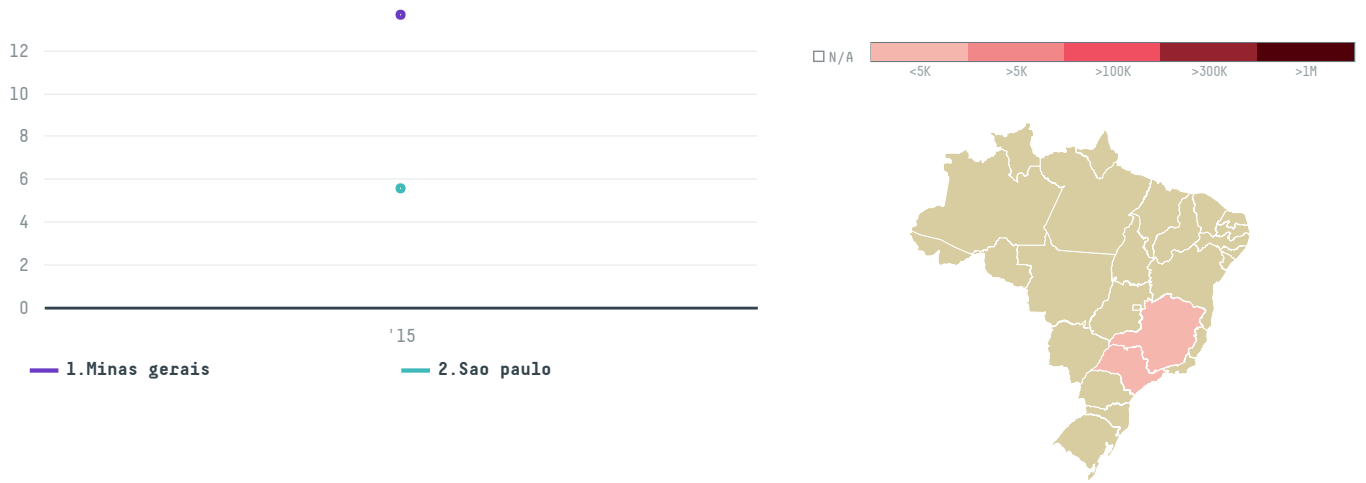

trase

The serengeti trading company (exp-0561/15b)

ACTIVITY COMMODITY COUNTRY YEAR
Importer **Coffee** **Brazil** **2015**

The serengeti trading company (exp-0561/15b) was the 1454th largest importer of coffee from BRAZIL in 2015, accounting for 19 tons. As an importer, The serengeti trading company (exp-0561/15b) sources from 37 municipalities, or 5% of the coffee production municipalities. The main destination of the coffee imported by The serengeti trading company (exp-0561/15b) is United states, accounting for 100% of the total.

TOP DESTINATION COUNTRIES OF COFFEE IMPORTED BY THE SERENGETI TRADING COMPANY (EXP-0561/15B):

COMPARING COMPANIES IMPORTING COFFEE FROM BRAZIL IN 2015

Trase is a partnership between

In collaboration with