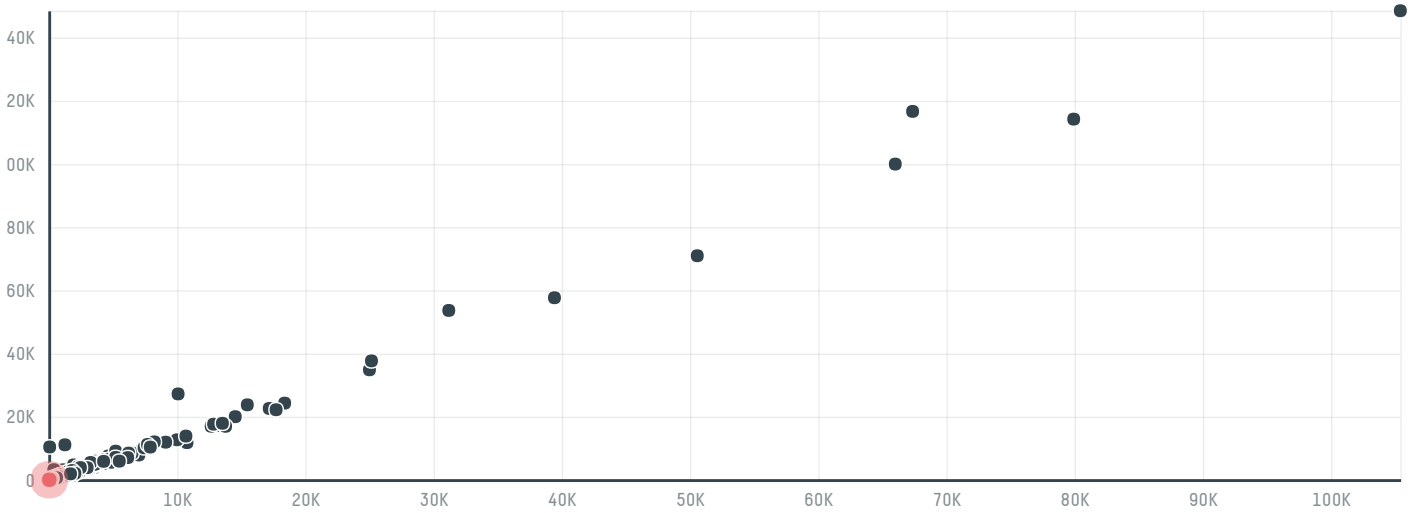

COMPARING COMPANIES IMPORTING COFFEE FROM BRAZIL IN 2015

Trase is a partnership between

In collaboration with

and many other organizations and individuals.

Donors

[Terms of Use](#) · [Privacy policy](#) · [Cookie policy](#) · [Contact us](#)

This website uses cookies to provide you with an improved user experience. By continuing to browse this site, you consent to the use of cookies and similar technologies. Please visit our [privacy policy](#) for further details.

I AGREE