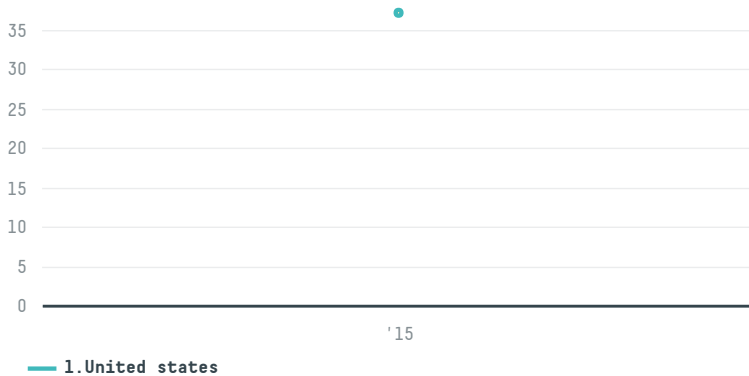

TOP DESTINATION COUNTRIES OF COFFEE IMPORTED BY PARAGON COFFEE TRADING LP (EXP-0423/15):