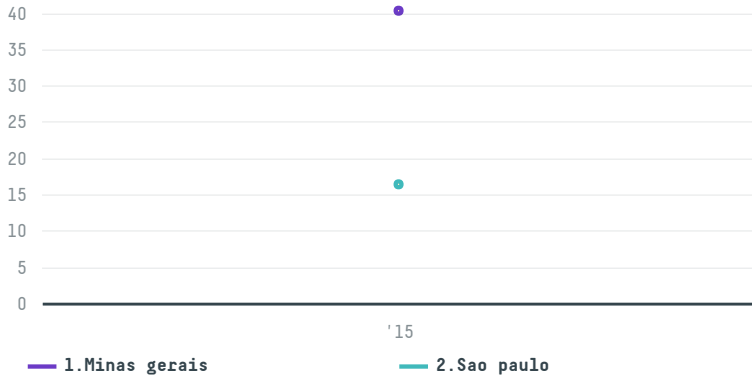

COMPARING COMPANIES IMPORTING COFFEE FROM BRAZIL IN 2015

Trase is a partnership between

In collaboration with

and many other organizations and individuals.

Donors

[Terms of Use](#) · [Privacy policy](#) · [Cookie policy](#) · [Contact us](#)

This website uses cookies to provide you with an improved user experience. By continuing to browse this site, you consent to the use of cookies and similar technologies. Please visit our [privacy policy](#) for further details.

I AGREE