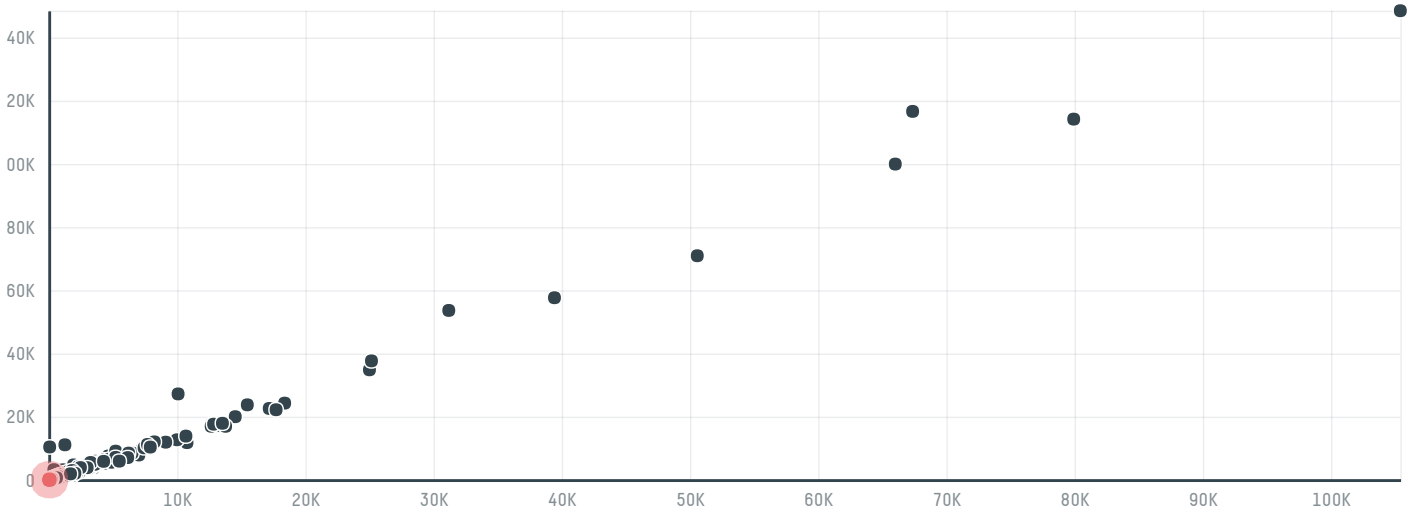

COMPARING COMPANIES IMPORTING COFFEE FROM BRAZIL IN 2015

Trase is a partnership between

In collaboration with

and many other organizations and individuals.

Donors

[Terms of Use](#) · [Privacy policy](#) · [Cookie policy](#) · [Contact us](#)

This website uses cookies to provide you with an improved user experience. By continuing to browse this site, you consent to the use of cookies and similar technologies. Please visit our [privacy policy](#) for further details.

I AGREE