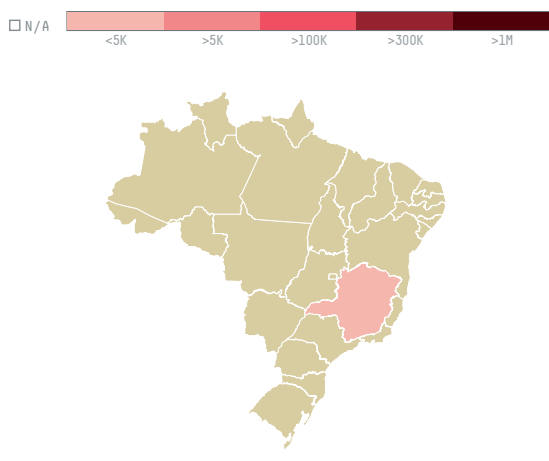

trase

Coex coffee international inc (exp-0674/14b)

ACTIVITY: **Importer** COMMODITY: **Coffee** COUNTRY: **Brazil** YEAR: **2015**

Coex coffee international inc (exp-0674/14b) was the 1232nd largest importer of coffee from BRAZIL in 2015, accounting for 38 tons. As an importer, Coex coffee international inc (exp-0674/14b) sources from 37 municipalities, or 5% of the coffee production municipalities. The main destination of the coffee imported by Coex coffee international inc (exp-0674/14b) is United states, accounting for 100% of the total.

TOP DESTINATION COUNTRIES OF COFFEE IMPORTED BY COEX COFFEE INTERNATIONAL INC (EXP-0674/14B):

COMPARING COMPANIES IMPORTING COFFEE FROM BRAZIL IN 2015

Trase is a partnership between

In collaboration with