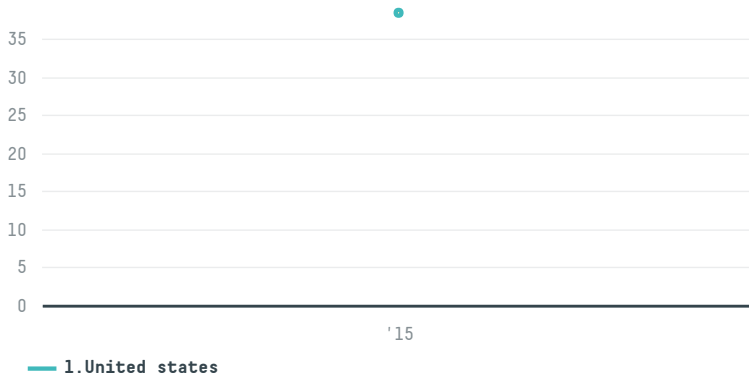

TOP DESTINATION COUNTRIES OF COFFEE IMPORTED BY COEX COFFEE INTERNATIONAL INC (EXP-0674/14B):