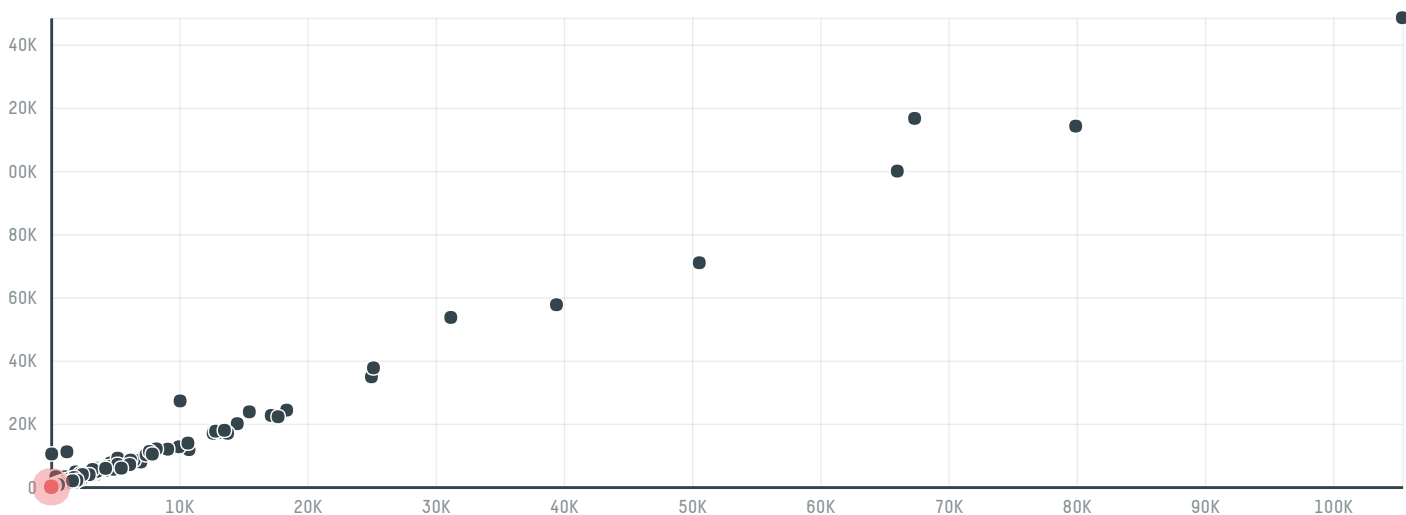

COMPARING COMPANIES IMPORTING COFFEE FROM BRAZIL IN 2015

Trase is a partnership between

In collaboration with

and many other organizations and individuals.

Donors

[Terms of Use](#) · [Privacy policy](#) · [Cookie policy](#) · [Contact us](#)

This website uses cookies to provide you with an improved user experience. By continuing to browse this site, you consent to the use of cookies and similar technologies. Please visit our [privacy policy](#) for further details.

I AGREE