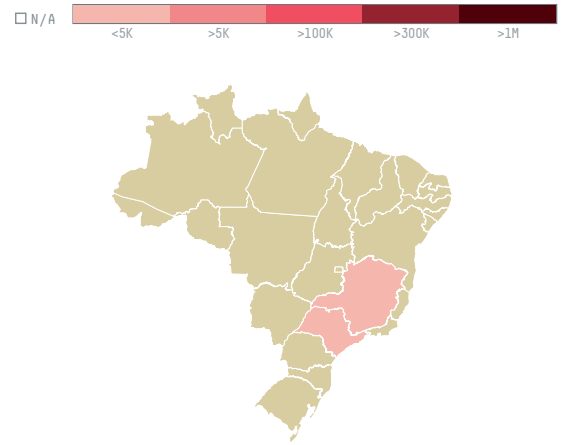

trase

Balzac brothers and company inc (exp-0768/15)

ACTIVITY	COMMODITY	COUNTRY	YEAR
Importer	Coffee	Brazil	2015

Balzac brothers and company inc (exp-0768/15) was the 743rd largest importer of coffee from BRAZIL in 2015, accounting for 115 tons. As an importer, Balzac brothers and company inc (exp-0768/15) sources from 37 municipalities, or 5% of the coffee production municipalities. The main destination of the coffee imported by Balzac brothers and company inc (exp-0768/15) is United states, accounting for 100% of the total.

TOP DESTINATION COUNTRIES OF COFFEE IMPORTED BY BALZAC BROTHERS AND COMPANY INC (EXP-0768/15):

□ N/A <5K >5K >100K >300K >1M

COMPARING COMPANIES IMPORTING COFFEE FROM BRAZIL IN 2015

Trase is a partnership between