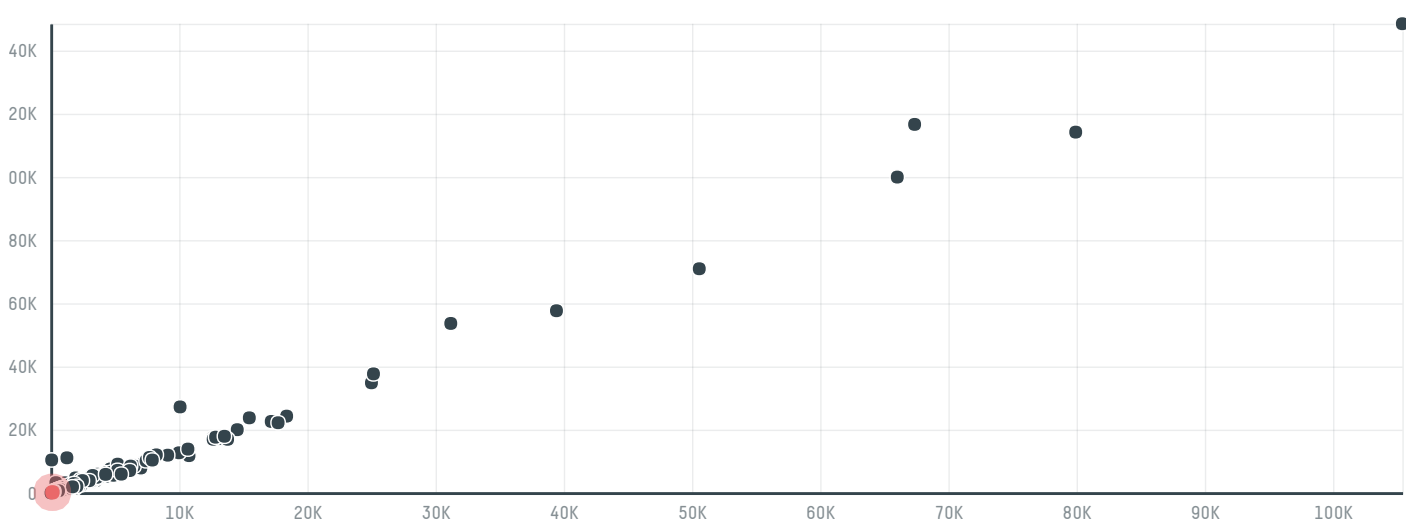

trase

Koninklijke douwe egberts bv (exp-0991/14a)

ACTIVITY	COMMODITY	COUNTRY	YEAR
Importer	Coffee	Brazil	2015

Koninklijke douwe egberts bv (exp-0991/14a) was the 608th largest importer of coffee from BRAZIL in 2015, accounting for 173 tons. As an importer, Koninklijke douwe egberts bv (exp-0991/14a) sources from 6 municipalities, or 1% of the coffee production municipalities. The main destination of the coffee imported by Koninklijke douwe egberts bv (exp-0991/14a) is United kingdom, accounting for 100% of the total.

TOP DESTINATION COUNTRIES OF COFFEE IMPORTED BY KONINKLIJKE DOUWE EGBERTS BV (EXP-0991/14A):

COMPARING COMPANIES IMPORTING COFFEE FROM BRAZIL IN 2015

Trase is a partnership between

In collaboration with

and many other organizations and individuals.