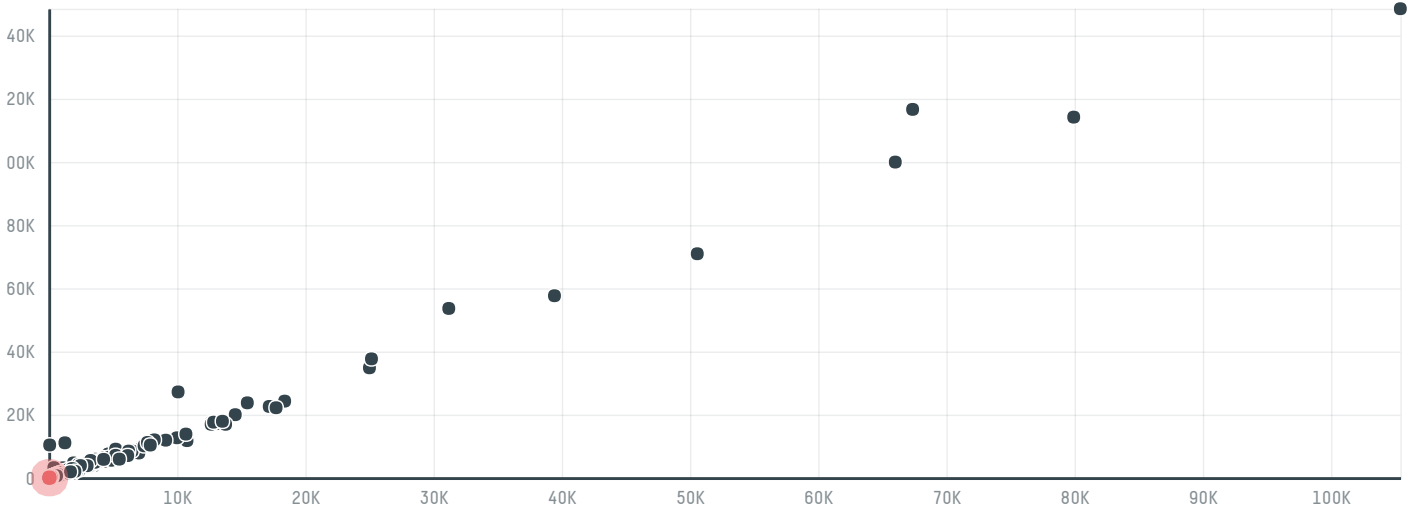

COMPARING COMPANIES IMPORTING COFFEE FROM BRAZIL IN 2015

Trase is a partnership between

In collaboration with

and many other organizations and individuals.

Donors

[Terms of Use](#) · [Privacy policy](#) · [Cookie policy](#) · [Contact us](#)