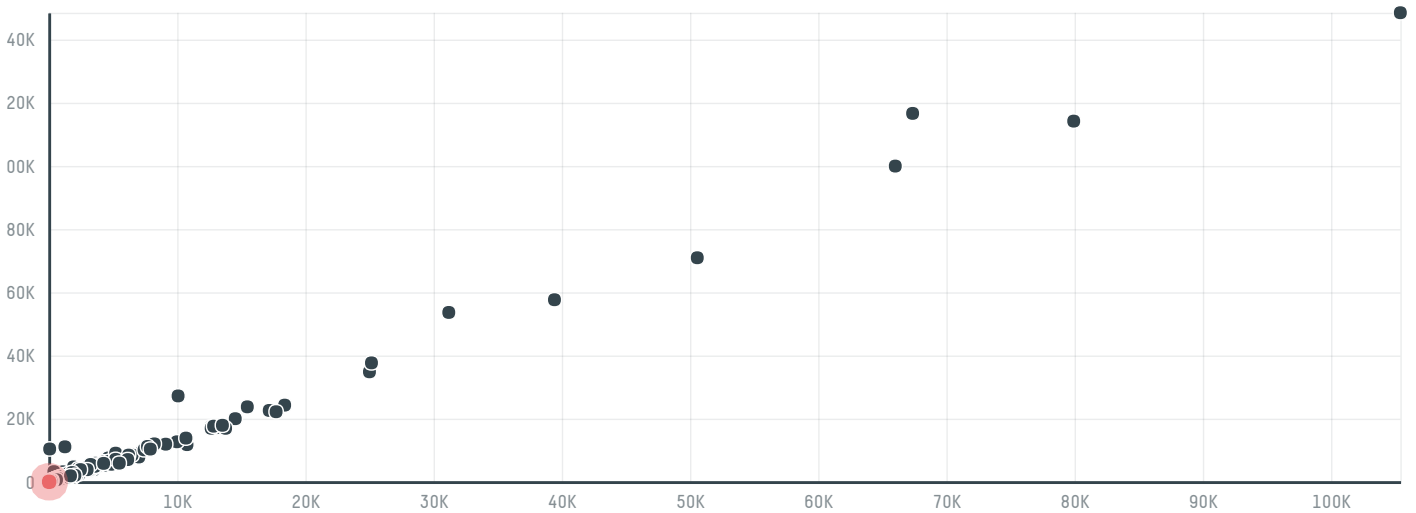

trase

Hamburg coffee company, hacofco mbh (exp-0760/14c)

ACTIVITY	COMMODITY	COUNTRY	YEAR
Importer	Coffee	Brazil	2015

Hamburg coffee company, hacofco mbh (exp-0760/14c) was the 1446th largest importer of coffee from BRAZIL in 2015, accounting for 19 tons. As an importer, Hamburg coffee company, hacofco mbh (exp-0760/14c) sources from 3 municipalities, or 0% of the coffee production municipalities. The main destination of the coffee imported by Hamburg coffee company, hacofco mbh (exp-0760/14c) is Spain, accounting for 100% of the total.

TOP DESTINATION COUNTRIES OF COFFEE IMPORTED BY HAMBURG COFFEE COMPANY, HACOFCO MBH (EXP-0760/14C):

□ N/A <5K >5K >100K >300K >1M

COMPARING COMPANIES IMPORTING COFFEE FROM BRAZIL IN 2015

Trase is a partnership between