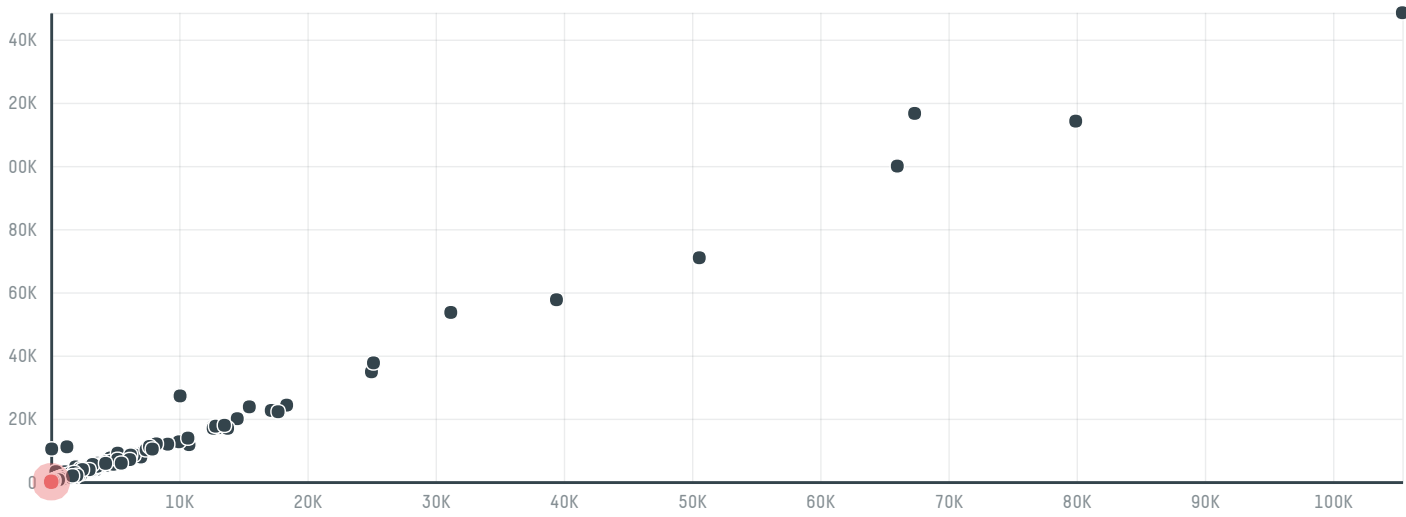

COMPARING COMPANIES IMPORTING COFFEE FROM BRAZIL IN 2015

Trase is a partnership between

In collaboration with

and many other organizations and individuals.

Donors

[Terms of Use](#) · [Privacy policy](#) · [Cookie policy](#) · [Contact us](#)

This website uses cookies to provide you with an improved user experience. By continuing to browse this site, you consent to the use of cookies and similar technologies. Please visit our [privacy policy](#) for further details.

I AGREE