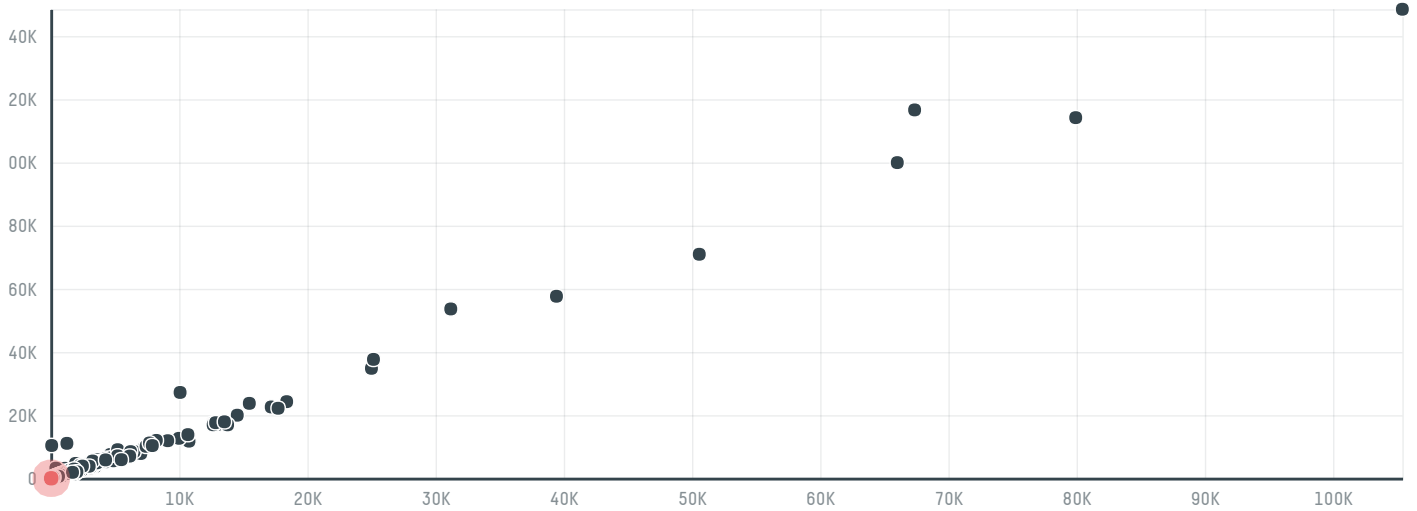

trase

Cafesca (exp-0179/15)

ACTIVITY COMMODITY COUNTRY YEAR
Importer **Coffee** **Brazil** **2015**

Cafesca (exp-0179/15) was the 1213th largest importer of coffee from BRAZIL in 2015, accounting for 38 tons. As an importer, Cafesca (exp-0179/15) sources from 3 municipalities, or 0% of the coffee production municipalities. The main destination of the coffee imported by Cafesca (exp-0179/15) is Mexico, accounting for 100% of the total.

TOP DESTINATION COUNTRIES OF COFFEE IMPORTED BY CAFESCA (EXP-0179/15):

COMPARING COMPANIES IMPORTING COFFEE FROM BRAZIL IN 2015

Trase is a partnership between

In collaboration with

and many other organizations and individuals.