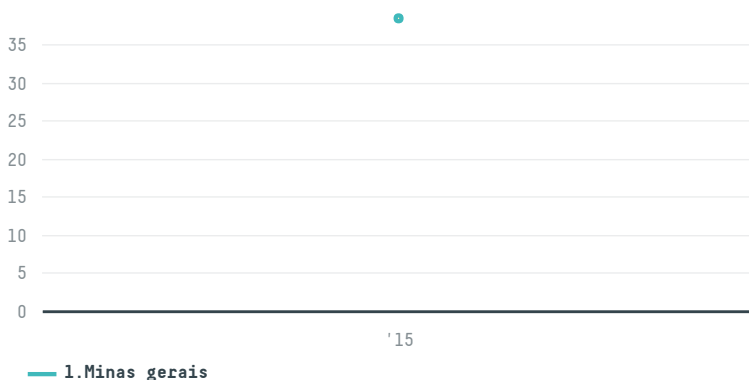

TOP DESTINATION COUNTRIES OF COFFEE IMPORTED BY CAFESCA (EXP-0179/15):