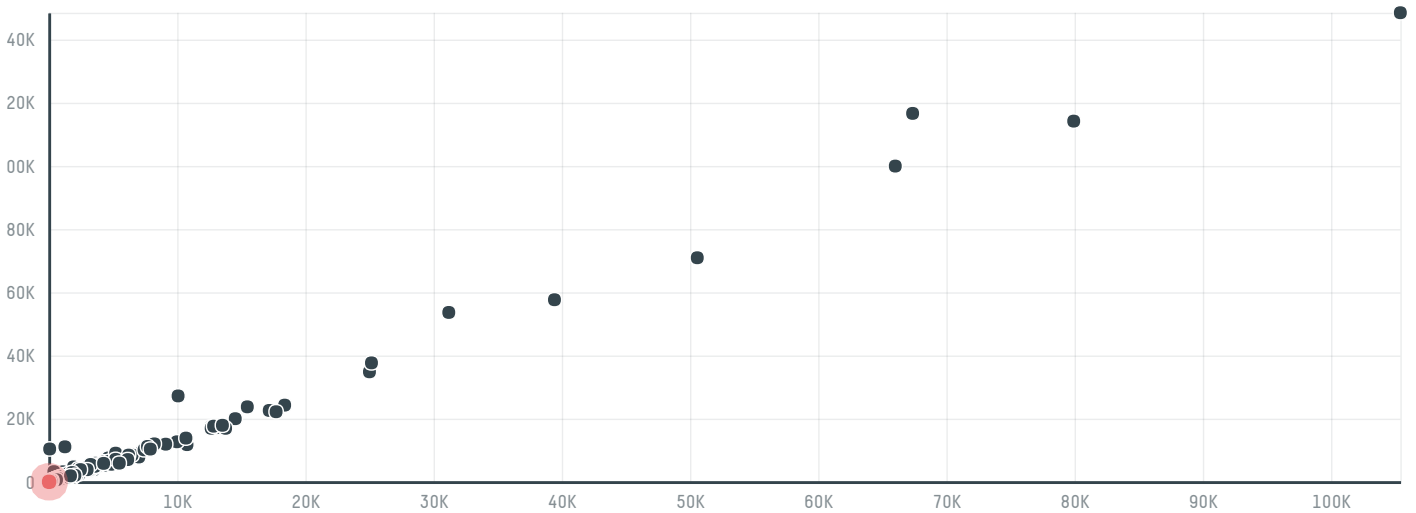

### TOP DESTINATION COUNTRIES OF COFFEE IMPORTED BY LOUIS DREYFUS COMMODITIES SUISSE SA (EXP-0821/14A):

Legend for the world map:  N/A,  <5K,  >5K,  >100K,  >300K,  >1M

COMPARING COMPANIES IMPORTING COFFEE FROM BRAZIL IN 2015