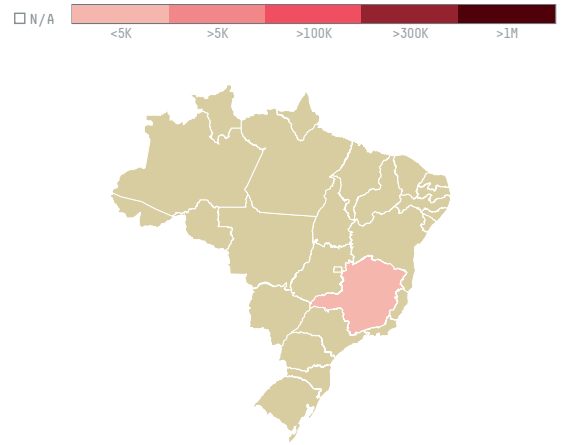

## Louis dreyfus commodities suisse sa (exp-0821/14a)

ACTIVITY	COMMODITY	COUNTRY	YEAR
<b>Importer</b>	<b>Coffee</b>	<b>Brazil</b>	<b>2015</b>

Louis dreyfus commodities suisse sa (exp-0821/14a) was the 1510th largest importer of coffee from BRAZIL in 2015, accounting for 18 tons. As an importer, Louis dreyfus commodities suisse sa (exp-0821/14a) sources from 1 municipalities, or 0% of the coffee production municipalities. The main destination of the coffee imported by Louis dreyfus commodities suisse sa (exp-0821/14a) is Latvia, accounting for 100% of the total.

### TOP DESTINATION COUNTRIES OF COFFEE IMPORTED BY LOUIS DREYFUS COMMODITIES SUISSE SA (EXP-0821/14A):

Legend for the world map:  N/A,  <5K,  >5K,  >100K,  >300K,  >1M

COMPARING COMPANIES IMPORTING COFFEE FROM BRAZIL IN 2015