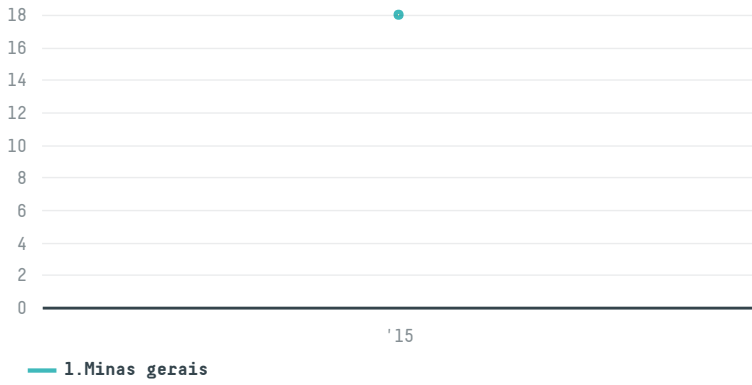

COMPARING COMPANIES IMPORTING COFFEE FROM BRAZIL IN 2015

Trase is a partnership between

In collaboration with

and many other organizations and individuals.

Donors

[Terms of Use](#) · [Privacy policy](#) · [Cookie policy](#) · [Contact us](#)

This website uses cookies to provide you with an improved user experience. By continuing to browse this site, you consent to the use of cookies and similar technologies. Please visit our [privacy policy](#) for further details.

I AGREE