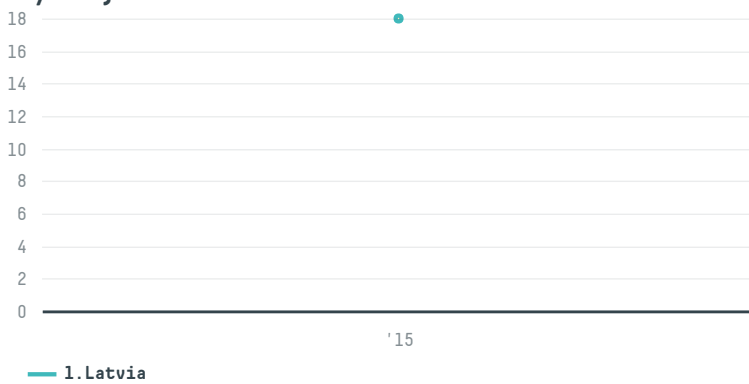

TOP DESTINATION COUNTRIES OF COFFEE IMPORTED BY LOUIS DREYFUS COMMODITIES SUISSE SA (EXP-0821/14A):