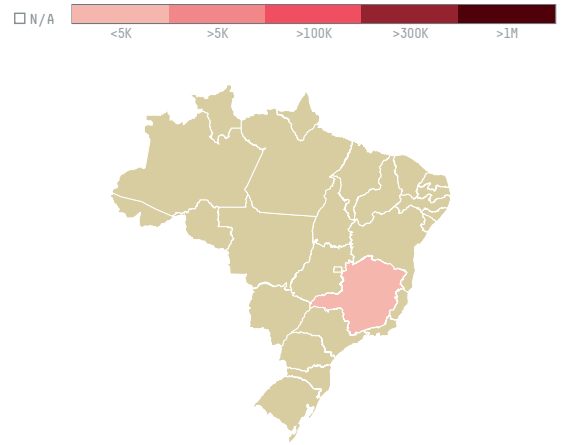

trase

Hamburg coffee company, hacofco mbh (exp-0766/14p)

ACTIVITY	COMMODITY	COUNTRY	YEAR
Importer	Coffee	Brazil	2015

Hamburg coffee company, hacofco mbh (exp-0766/14p) was the 1481st largest importer of coffee from BRAZIL in 2015, accounting for 18 tons. As an importer, Hamburg coffee company, hacofco mbh (exp-0766/14p) sources from 5 municipalities, or 1% of the coffee production municipalities. The main destination of the coffee imported by Hamburg coffee company, hacofco mbh (exp-0766/14p) is Japan, accounting for 100% of the total.

TOP DESTINATION COUNTRIES OF COFFEE IMPORTED BY HAMBURG COFFEE COMPANY, HACOFCO MBH (EXP-0766/14P):

COMPARING COMPANIES IMPORTING COFFEE FROM BRAZIL IN 2015

Trase is a partnership between

In collaboration with