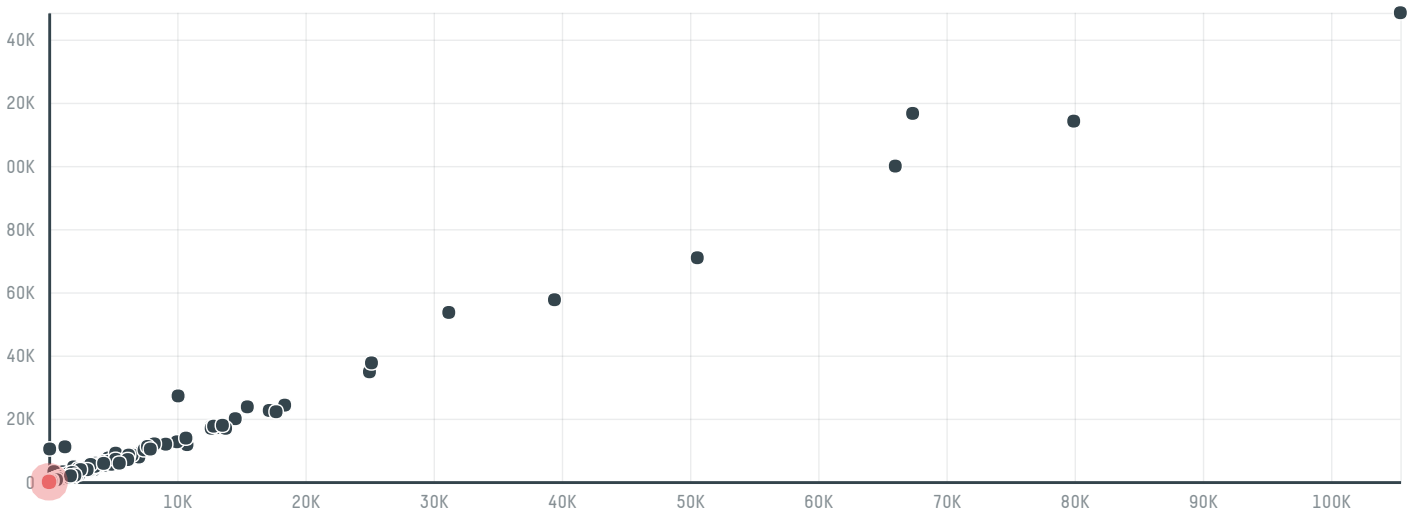

TOP DESTINATION COUNTRIES OF COFFEE IMPORTED BY HAMBURG COFFEE COMPANY, HACOFCO MBH (EXP-0765/14K):

□ N/A <5K >5K >100K >300K >1M

COMPARING COMPANIES IMPORTING COFFEE FROM BRAZIL IN 2015

Trase is a partnership between