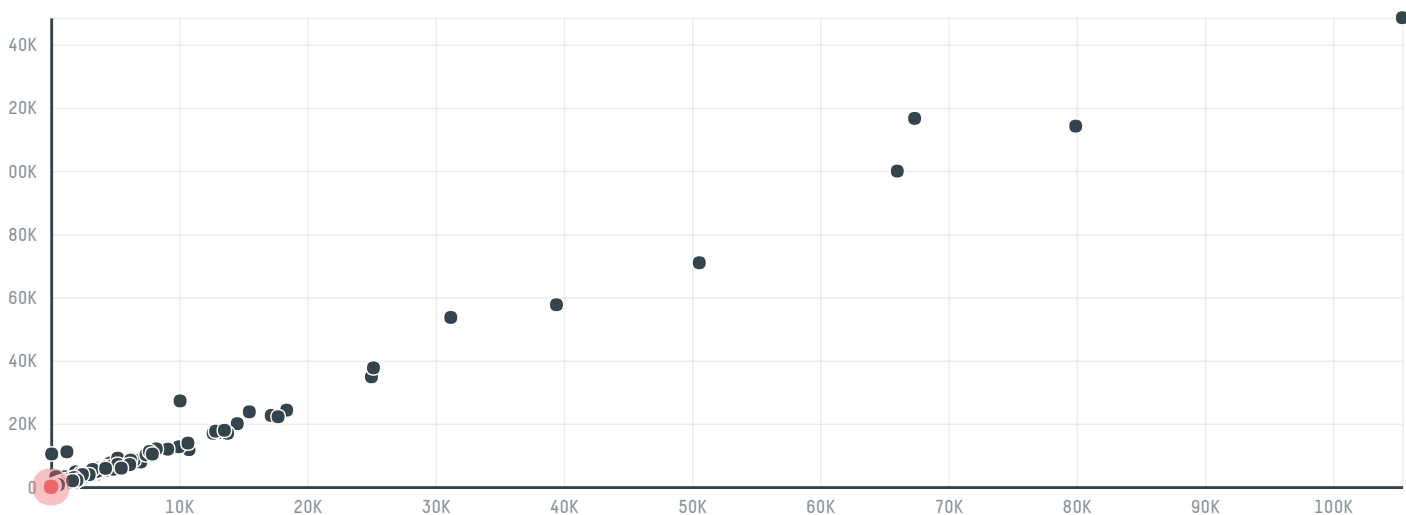

TOP DESTINATION COUNTRIES OF COFFEE IMPORTED BY HAMBURG COFFEE COMPANY, HACOFCO MBH (EXP-0757/14I):

□ N/A <5K >5K >100K >300K >1M

COMPARING COMPANIES IMPORTING COFFEE FROM BRAZIL IN 2015

Trase is a partnership between