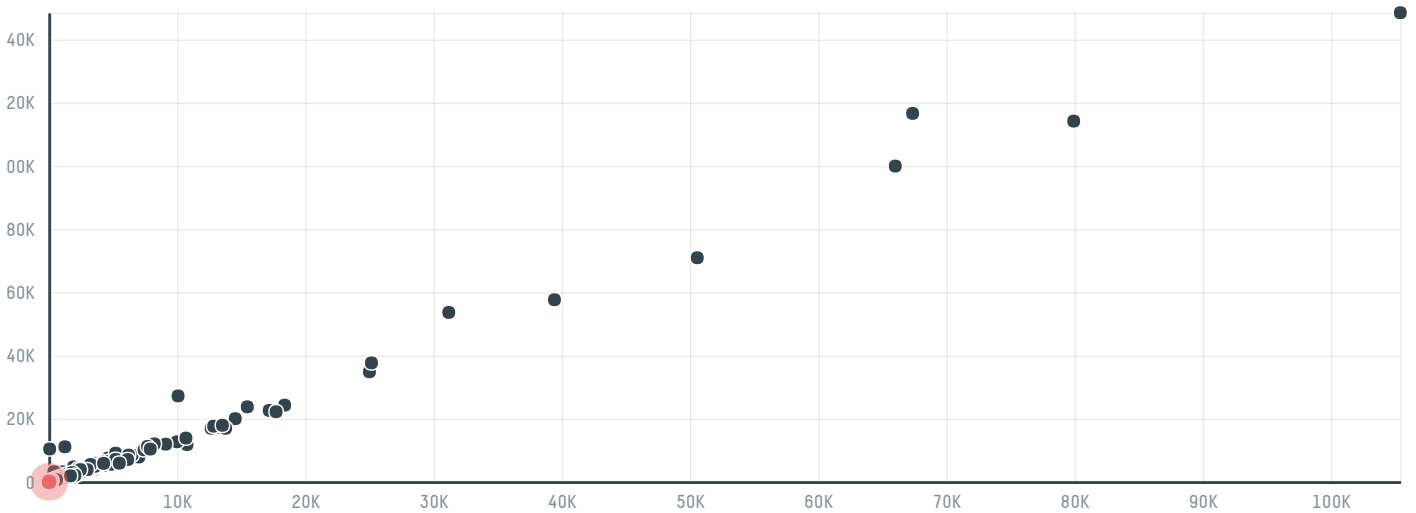

COMPARING COMPANIES IMPORTING COFFEE FROM BRAZIL IN 2015

Trase is a partnership between

In collaboration with

and many other organizations and individuals.

Donors

[Terms of Use](#) · [Privacy policy](#) · [Cookie policy](#) · [Contact us](#)

This website uses cookies to provide you with an improved user experience. By continuing to browse this site, you consent to the use of cookies and similar technologies. Please visit our [privacy policy](#) for further details.

I AGREE