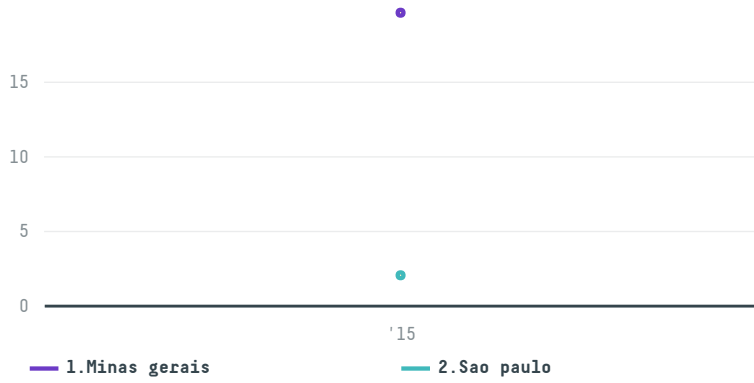

COMPARING COMPANIES IMPORTING COFFEE FROM BRAZIL IN 2015

Trase is a partnership between

In collaboration with

and many other organizations and individuals.

Donors

[Terms of Use](#) · [Privacy policy](#) · [Cookie policy](#) · [Contact us](#)

This website uses cookies to provide you with an improved user experience. By continuing to browse this site, you consent to the use of cookies and similar technologies. Please visit our [privacy policy](#) for further details.

I AGREE