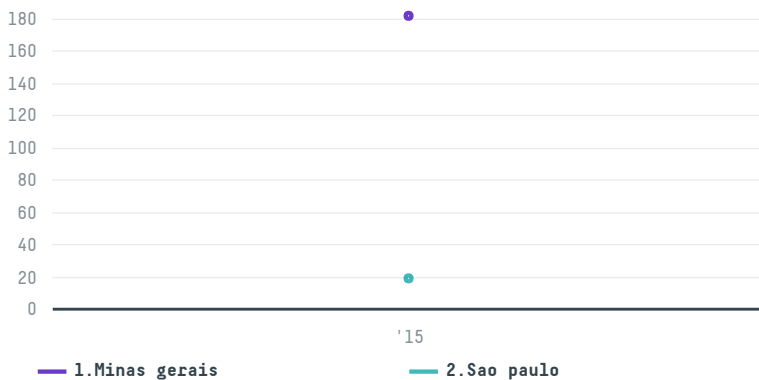

TOP DESTINATION COUNTRIES OF COFFEE IMPORTED BY LUIGI LAVAZZA S.P.A. (EXP-0898/14):