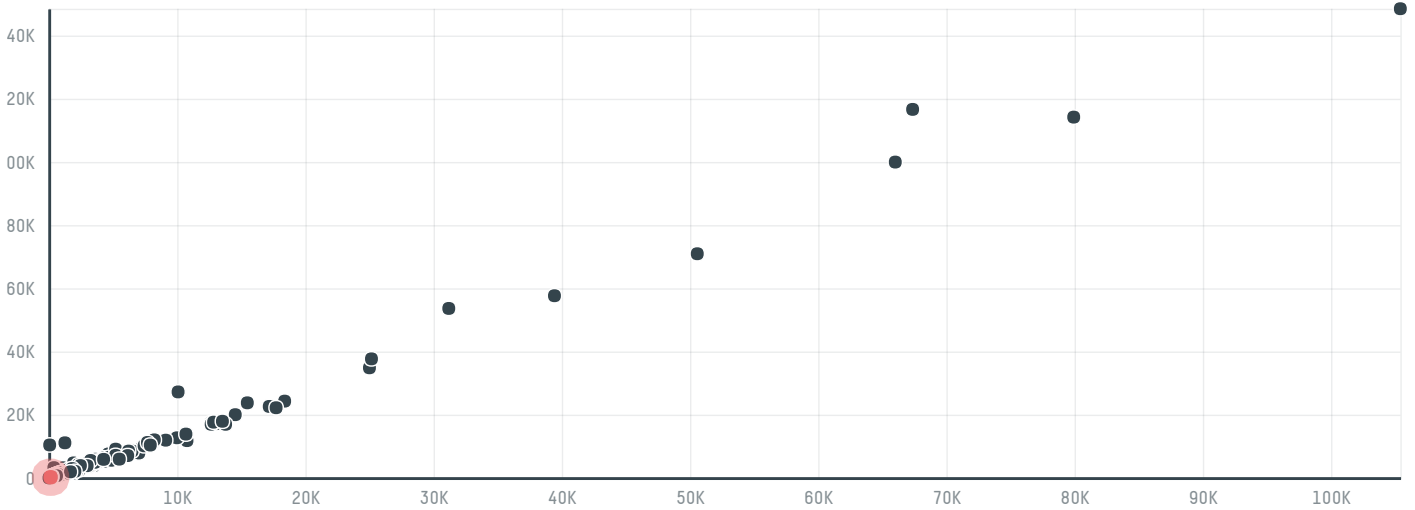

trase

Luigi lavazza s.p.a. (exp-0898/14)

ACTIVITY	COMMODITY	COUNTRY	YEAR
Importer	Coffee	Brazil	2015

Luigi lavazza s.p.a. (exp-0898/14) was the 561st largest importer of coffee from BRAZIL in 2015, accounting for 200 tons. As an importer, Luigi lavazza s.p.a. (exp-0898/14) sources from 23 municipalities, or 3% of the coffee production municipalities. The main destination of the coffee imported by Luigi lavazza s.p.a. (exp-0898/14) is Italy, accounting for 100% of the total.

TOP DESTINATION COUNTRIES OF COFFEE IMPORTED BY LUIGI LAVAZZA S.P.A. (EXP-0898/14):

COMPARING COMPANIES IMPORTING COFFEE FROM BRAZIL IN 2015

Trase is a partnership between

In collaboration with

and many other organizations and individuals.