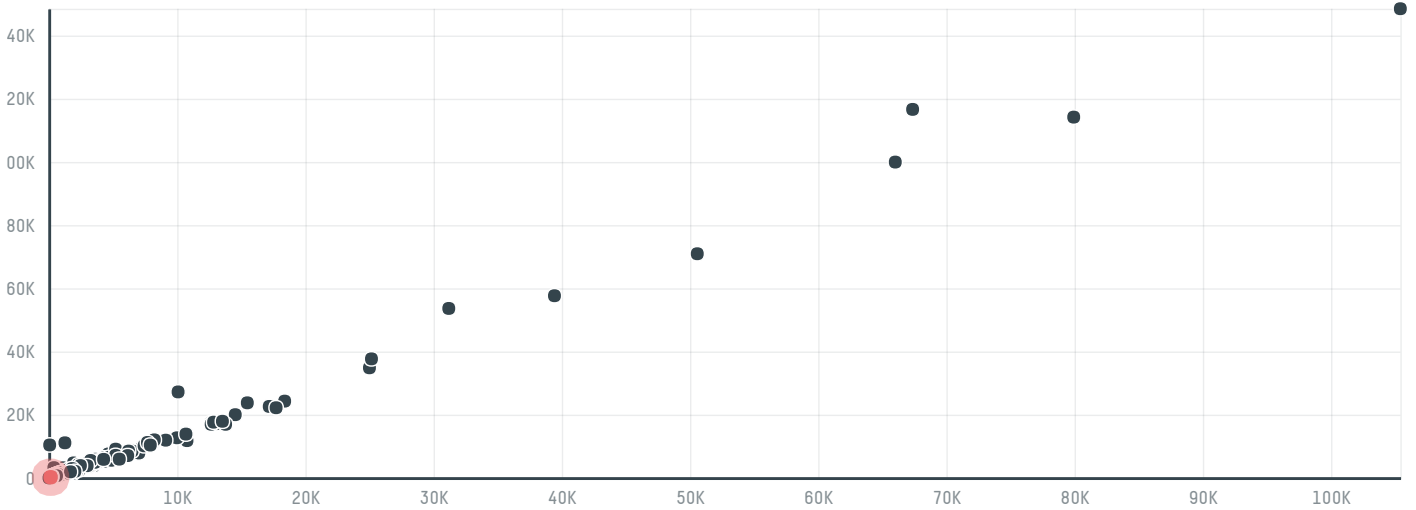

trase

Luigi lavazza s.p.a. (exp-0732/15)

ACTIVITY	COMMODITY	COUNTRY	YEAR
Importer	Coffee	Brazil	2015

Luigi lavazza s.p.a. (exp-0732/15) was the 548th largest importer of coffee from BRAZIL in 2015, accounting for 200 tons. As an importer, Luigi lavazza s.p.a. (exp-0732/15) sources from 23 municipalities, or 3% of the coffee production municipalities. The main destination of the coffee imported by Luigi lavazza s.p.a. (exp-0732/15) is Italy, accounting for 100% of the total.

TOP DESTINATION COUNTRIES OF COFFEE IMPORTED BY LUIGI LAVAZZA S.P.A. (EXP-0732/15):

COMPARING COMPANIES IMPORTING COFFEE FROM BRAZIL IN 2015

Trase is a partnership between

In collaboration with

and many other organizations and individuals.