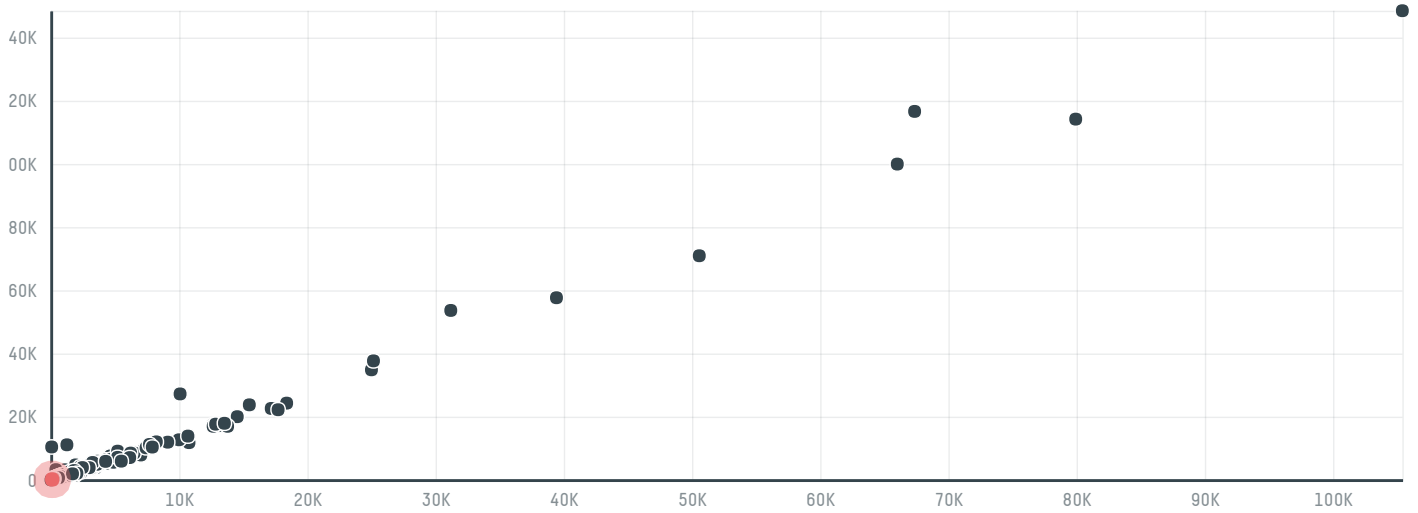

trase

Koninklijke douwe egberts bv (exp-0992/14d)

ACTIVITY COMMODITY COUNTRY YEAR
Importer **Coffee** **Brazil** **2015**

Koninklijke douwe egberts bv (exp-0992/14d) was the 663rd largest importer of coffee from BRAZIL in 2015, accounting for 151 tons. As an importer, Koninklijke douwe egberts bv (exp-0992/14d) sources from 23 municipalities, or 3% of the coffee production municipalities. The main destination of the coffee imported by Koninklijke douwe egberts bv (exp-0992/14d) is Italy, accounting for 100% of the total.

TOP DESTINATION COUNTRIES OF COFFEE IMPORTED BY KONINKLIJKE DOUWE EGBERTS BV (EXP-0992/14D):

COMPARING COMPANIES IMPORTING COFFEE FROM BRAZIL IN 2015

Trase is a partnership between

In collaboration with

and many other organizations and individuals.