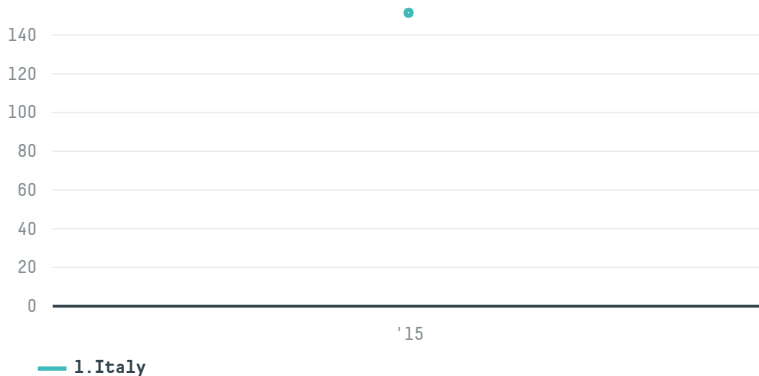

TOP DESTINATION COUNTRIES OF COFFEE IMPORTED BY KONINKLIJKE DOUWE EGBERTS BV (EXP-0992/14D):