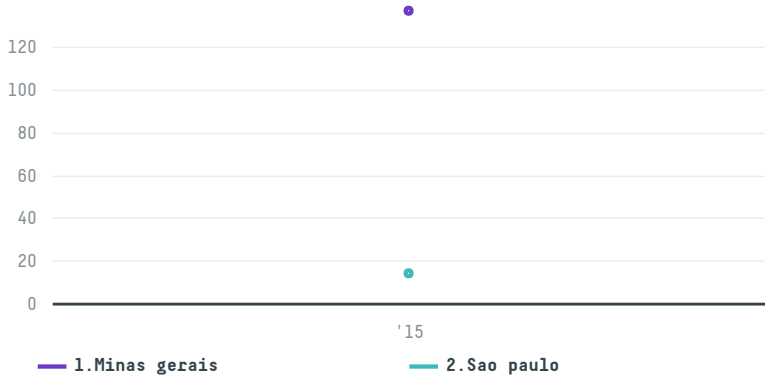

COMPARING COMPANIES IMPORTING COFFEE FROM BRAZIL IN 2015

Trase is a partnership between

In collaboration with

and many other organizations and individuals.

Donors

[Terms of Use](#) · [Privacy policy](#) · [Cookie policy](#) · [Contact us](#)

This website uses cookies to provide you with an improved user experience. By continuing to browse this site, you consent to the use of cookies and similar technologies. Please visit our [privacy policy](#) for further details.

I AGREE