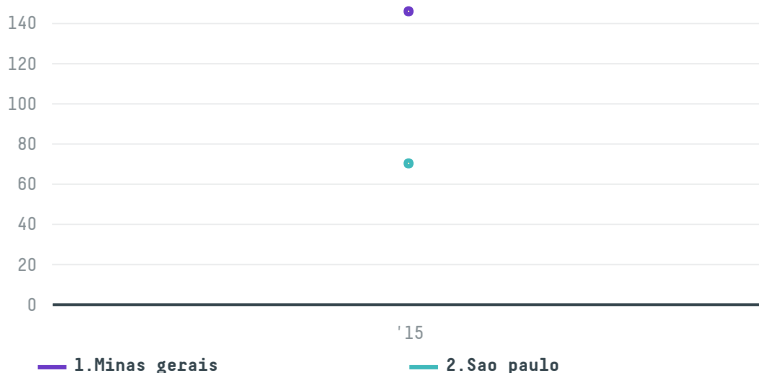

trase

Volcafe ltd. (exp-0689/14)

ACTIVITY: **Importer**
COMMODITY: **Coffee**
COUNTRY: **Brazil**
YEAR: **2015**

Volcafe ltd. (exp-0689/14) was the 528th largest importer of coffee from BRAZIL in 2015, accounting for 216 tons. As an importer, Volcafe ltd. (exp-0689/14) sources from 49 municipalities, or 6% of the coffee production municipalities. The main destination of the coffee imported by Volcafe ltd. (exp-0689/14) is Germany, accounting for 100% of the total.

TOP DESTINATION COUNTRIES OF COFFEE IMPORTED BY VOLCAFE LTD. (EXP-0689/14):

COMPARING COMPANIES IMPORTING COFFEE FROM BRAZIL IN 2015

Trase is a partnership between

 Stockholm Environment Institute

 Global Canopy Programme