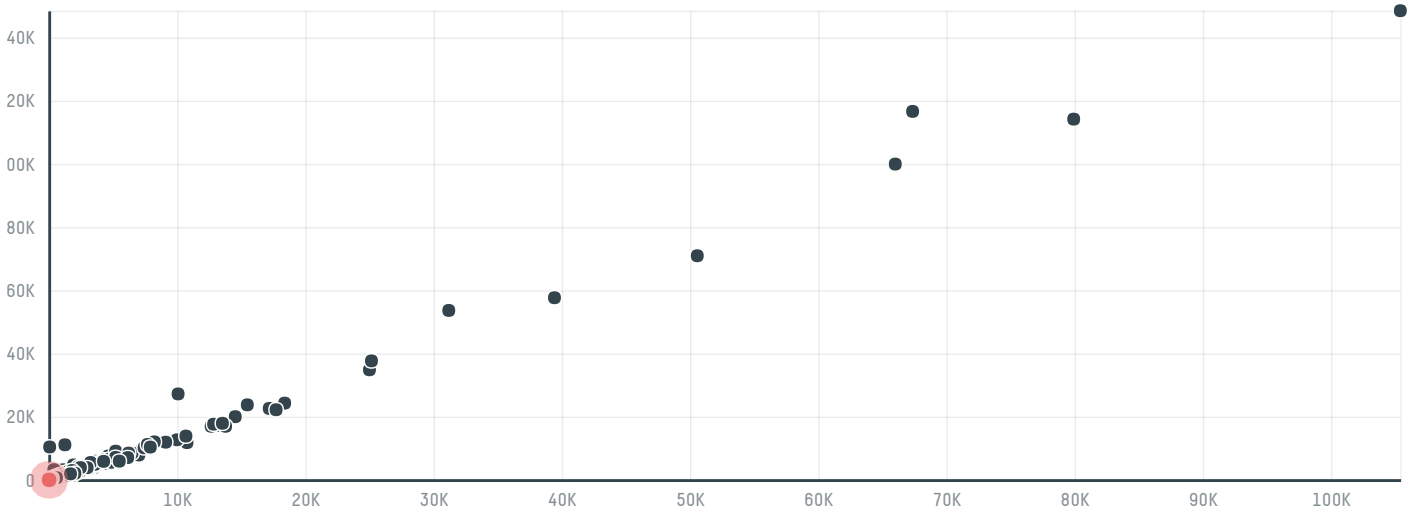

trase

Interamerican coffee gmbh (exp-0429/15b)

ACTIVITY COMMODITY COUNTRY YEAR
Importer **Coffee** **Brazil** **2015**

Interamerican coffee gmbh (exp-0429/15b) was the 1460th largest importer of coffee from BRAZIL in 2015, accounting for 19 tons. As an importer, Interamerican coffee gmbh (exp-0429/15b) sources from 49 municipalities, or 6% of the coffee production municipalities. The main destination of the coffee imported by Interamerican coffee gmbh (exp-0429/15b) is Germany, accounting for 100% of the total.

TOP DESTINATION COUNTRIES OF COFFEE IMPORTED BY INTERAMERICAN COFFEE GMBH (EXP-0429/15B):

□ N/A <5K >5K >100K >300K >1M

COMPARING COMPANIES IMPORTING COFFEE FROM BRAZIL IN 2015

Trase is a partnership between