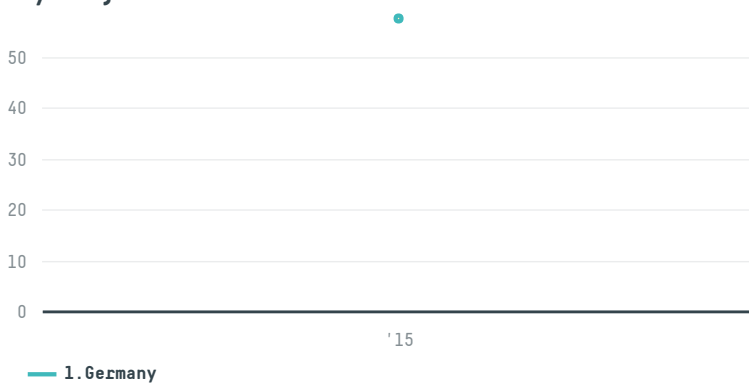

TOP DESTINATION COUNTRIES OF COFFEE IMPORTED BY HAMBURG COFFEE COMPANY, HACOFCO MBH (EXP-0765/14B):