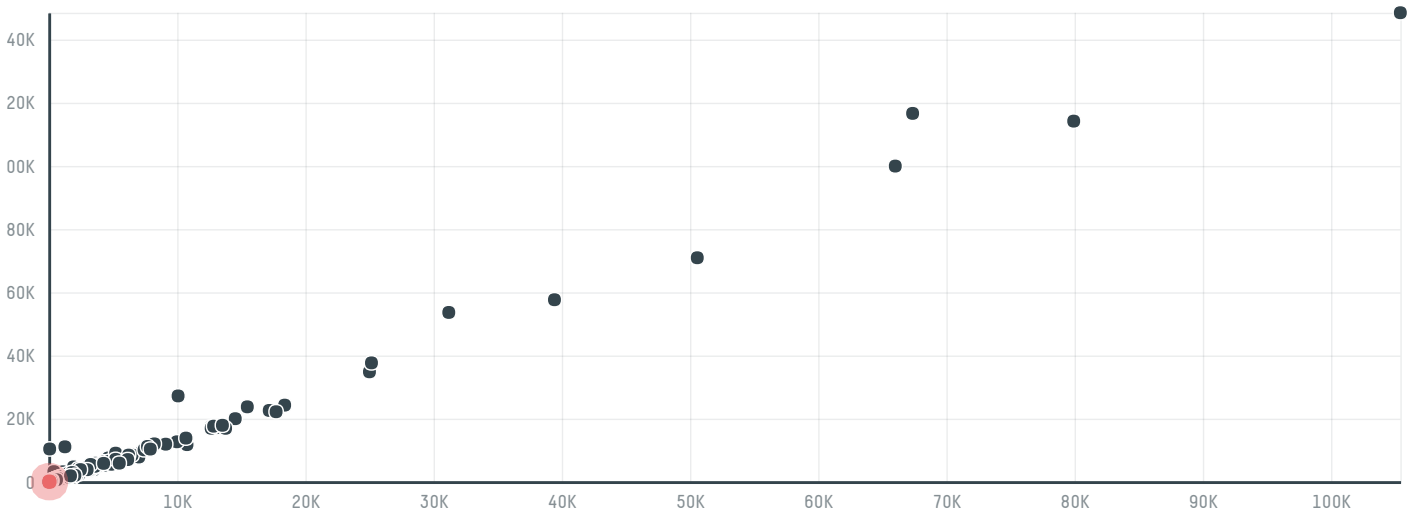

COMPARING COMPANIES IMPORTING COFFEE FROM BRAZIL IN 2015

Trase is a partnership between

In collaboration with

and many other organizations and individuals.

Donors

[Terms of Use](#) · [Privacy policy](#) · [Cookie policy](#) · [Contact us](#)

This website uses cookies to provide you with an improved user experience. By continuing to browse this site, you consent to the use of cookies and similar technologies. Please visit our [privacy policy](#) for further details.

I AGREE