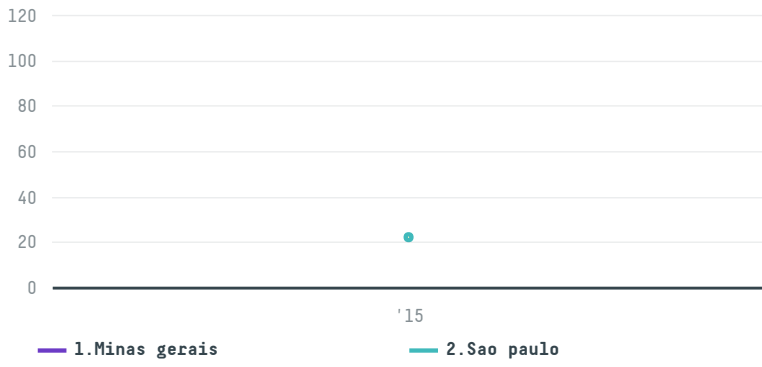

COMPARING COMPANIES IMPORTING COFFEE FROM BRAZIL IN 2015

Trase is a partnership between

In collaboration with

and many other organizations and individuals.

Donors

[Terms of Use](#) · [Privacy policy](#) · [Cookie policy](#) · [Contact us](#)

This website uses cookies to provide you with an improved user experience. By continuing to browse this site, you consent to the use of cookies and similar technologies. Please visit our [privacy policy](#) for further details.

I AGREE