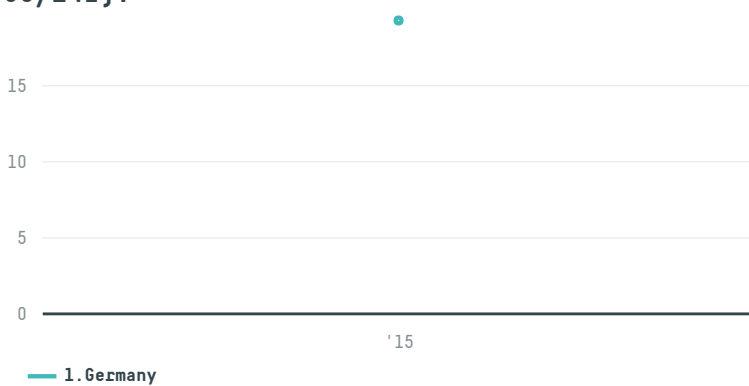

TOP DESTINATION COUNTRIES OF COFFEE IMPORTED BY HAMBURG COFFEE COMPANY, HACOFCO MBH (EXP-0758/14E):