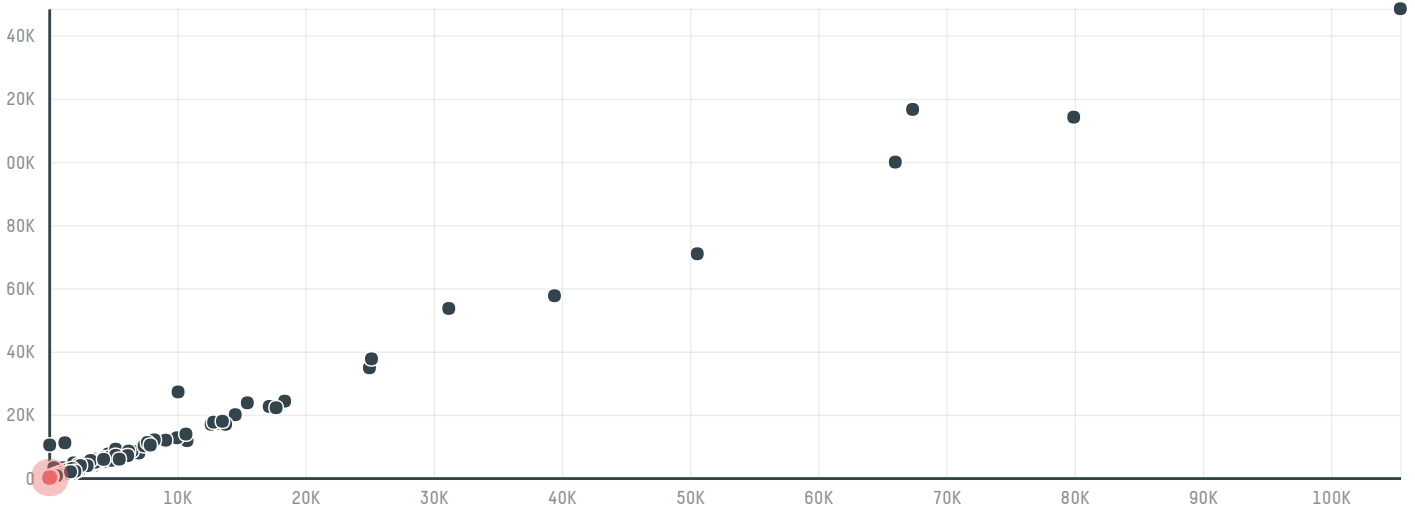

trase

Gollucke + rothfos gmbh (exp-0652/14)

ACTIVITY COMMODITY COUNTRY YEAR
Importer **Coffee** **Brazil** **2015**

Gollucke + rothfos gmbh (exp-0652/14) was the 780th largest importer of coffee from BRAZIL in 2015, accounting for 108 tons. As an importer, Gollucke + rothfos gmbh (exp-0652/14) sources from 49 municipalities, or 6% of the coffee production municipalities. The main destination of the coffee imported by Gollucke + rothfos gmbh (exp-0652/14) is Germany, accounting for 100% of the total.

TOP DESTINATION COUNTRIES OF COFFEE IMPORTED BY GOLLUCKE + ROTHFOS GMBH (EXP-0652/14):

COMPARING COMPANIES IMPORTING COFFEE FROM BRAZIL IN 2015

Trase is a partnership between

In collaboration with

and many other organizations and individuals.