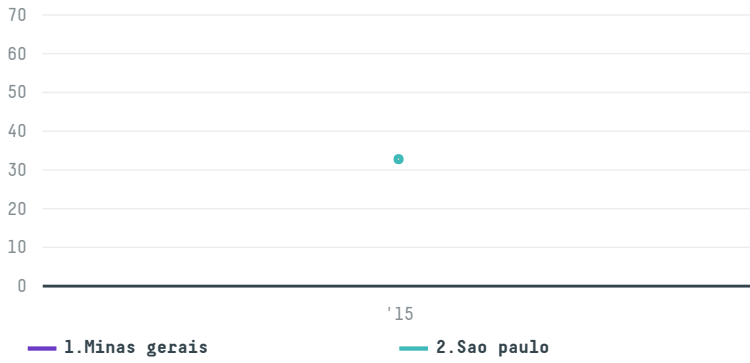

COMPARING COMPANIES IMPORTING COFFEE FROM BRAZIL IN 2015

Trase is a partnership between

In collaboration with

and many other organizations and individuals.

Donors

[Terms of Use](#) · [Privacy policy](#) · [Cookie policy](#) · [Contact us](#)

This website uses cookies to provide you with an improved user experience. By continuing to browse this site, you consent to the use of cookies and similar technologies. Please visit our [privacy policy](#) for further details.

I AGREE