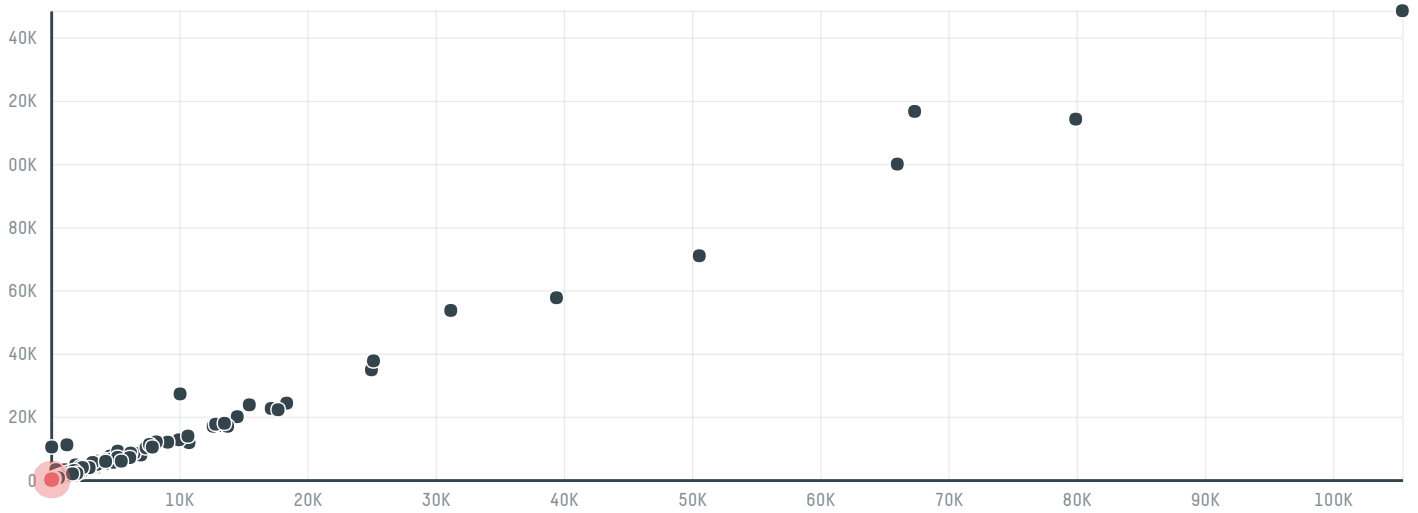

trase

Gollucke + rothfos gmbh (exp-0644/14)

ACTIVITY	COMMODITY	COUNTRY	YEAR
Importer	Coffee	Brazil	2015

Gollucke + rothfos gmbh (exp-0644/14) was the 775th largest importer of coffee from BRAZIL in 2015, accounting for 108 tons. As an importer, Gollucke + rothfos gmbh (exp-0644/14) sources from 49 municipalities, or 6% of the coffee production municipalities. The main destination of the coffee imported by Gollucke + rothfos gmbh (exp-0644/14) is Germany, accounting for 100% of the total.

TOP DESTINATION COUNTRIES OF COFFEE IMPORTED BY GOLLUCKE + ROTHFOS GMBH (EXP-0644/14):

COMPARING COMPANIES IMPORTING COFFEE FROM BRAZIL IN 2015

Trase is a partnership between

In collaboration with

and many other organizations and individuals.