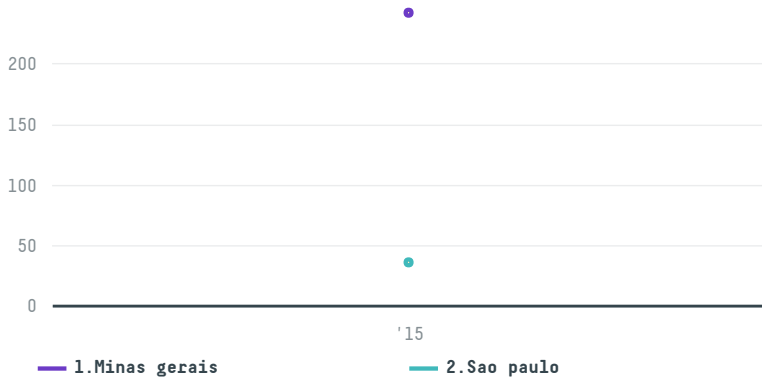

COMPARING COMPANIES IMPORTING COFFEE FROM BRAZIL IN 2015

Trase is a partnership between

In collaboration with

and many other organizations and individuals.

Donors

[Terms of Use](#) · [Privacy policy](#) · [Cookie policy](#) · [Contact us](#)

This website uses cookies to provide you with an improved user experience. By continuing to browse this site, you consent to the use of cookies and similar technologies. Please visit our [privacy policy](#) for further details.

I AGREE