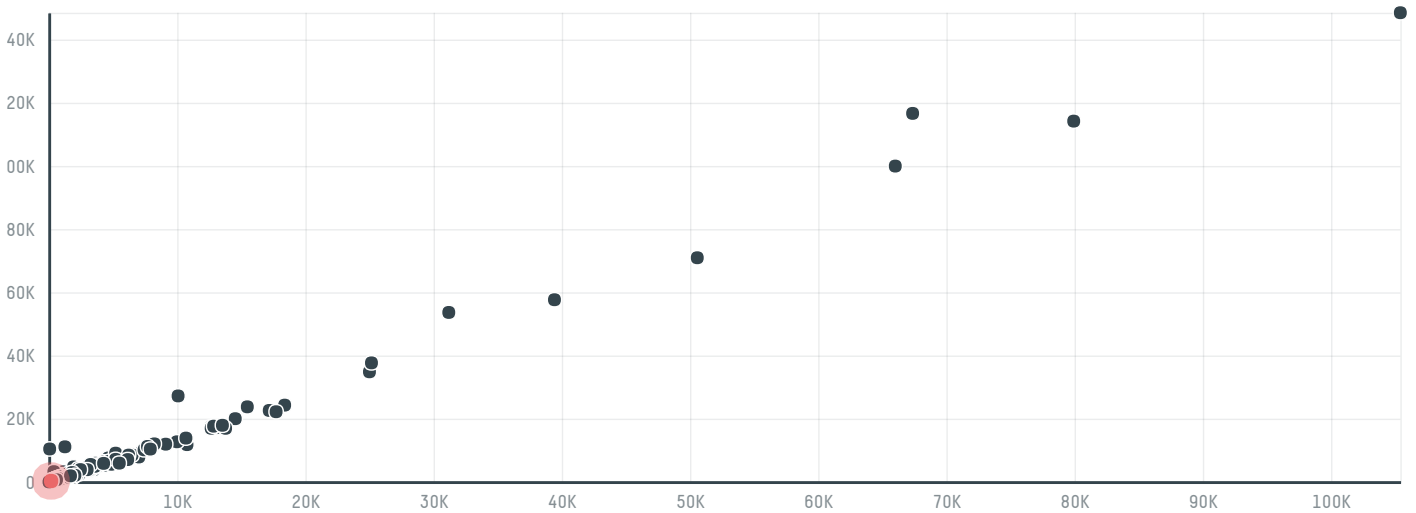

COMPARING COMPANIES IMPORTING COFFEE FROM BRAZIL IN 2015

Trase is a partnership between

In collaboration with

and many other organizations and individuals.

Donors

[Terms of Use](#) · [Privacy policy](#) · [Cookie policy](#) · [Contact us](#)

This website uses cookies to provide you with an improved user experience. By continuing to browse this site, you consent to the use of cookies and similar technologies. Please visit our [privacy policy](#) for further details.

I AGREE