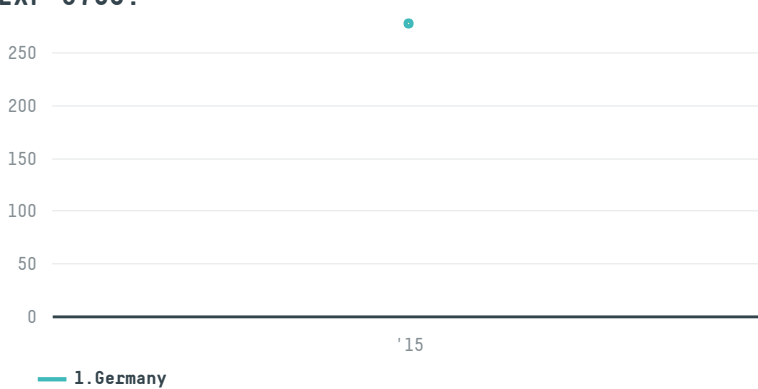

TOP DESTINATION COUNTRIES OF COFFEE IMPORTED BY GEBR. WESTHOFF GMBH & CO. ROH & ROSTKAFFEE KG (EXP-0753: