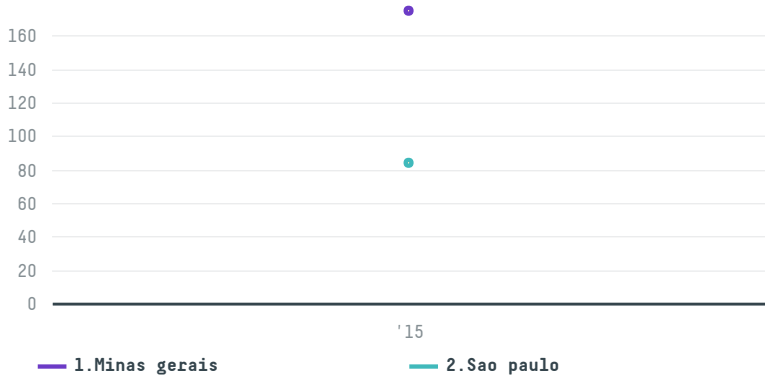

COMPARING COMPANIES IMPORTING COFFEE FROM BRAZIL IN 2015

Trase is a partnership between

In collaboration with

and many other organizations and individuals.

Donors

[Terms of Use](#) · [Privacy policy](#) · [Cookie policy](#) · [Contact us](#)

This website uses cookies to provide you with an improved user experience. By continuing to browse this site, you consent to the use of cookies and similar technologies. Please visit our [privacy policy](#) for further details.

I AGREE