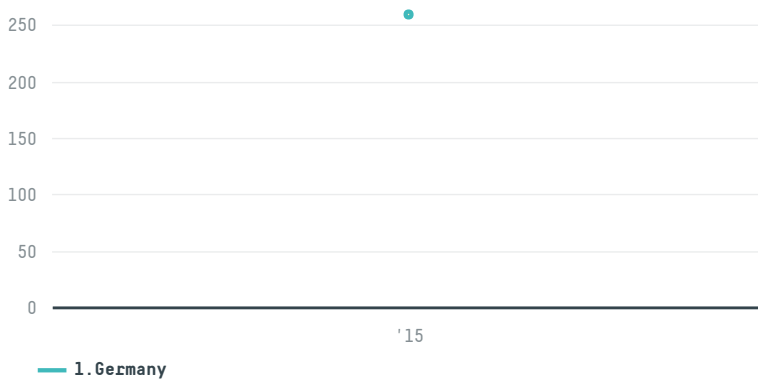

TOP DESTINATION COUNTRIES OF COFFEE IMPORTED BY GEBR. WESTHOFF GMBH & CO. ROH & ROSTKAFFEE KG (EXP-0100: