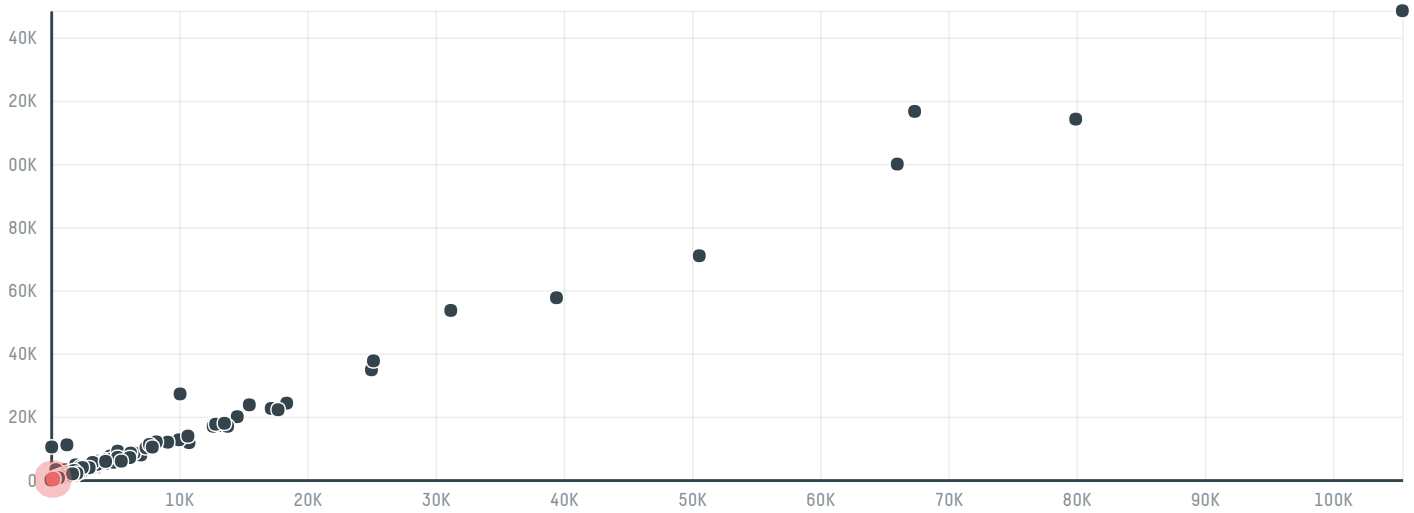

### TOP DESTINATION COUNTRIES OF COFFEE IMPORTED BY GEBR. WESTHOFF GMBH & CO. ROH & ROSTKAFFEE KG (EXP-0100:

□ N/A  <5K  >5K  >100K  >300K  >1M

COMPARING COMPANIES IMPORTING COFFEE FROM BRAZIL IN 2015

Trase is a partnership between