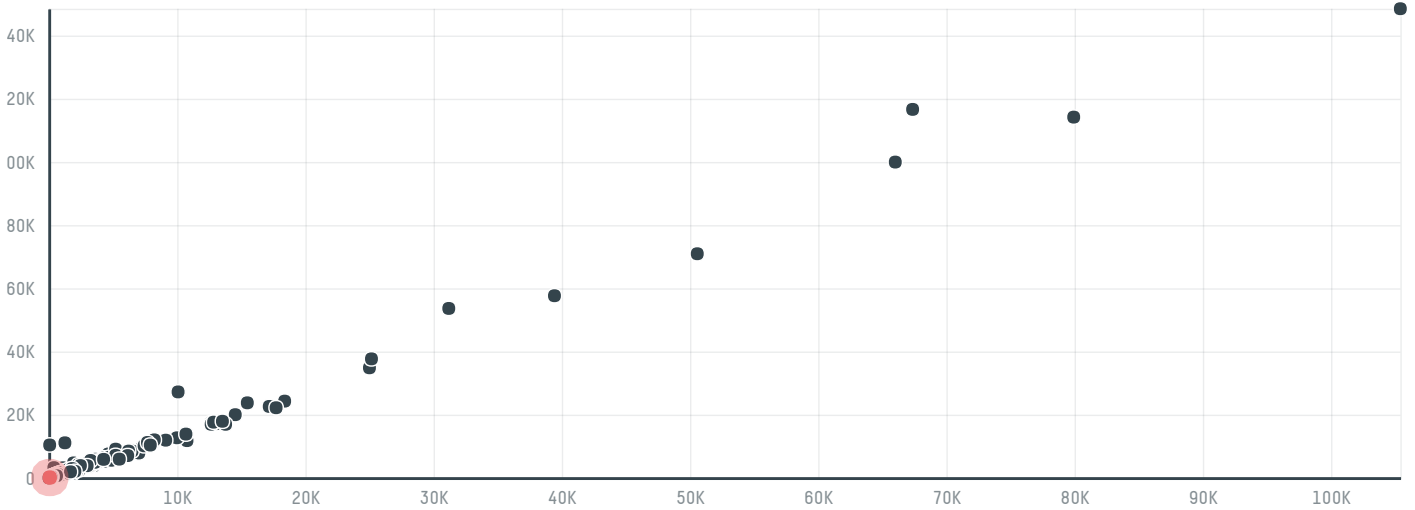

COMPARING COMPANIES IMPORTING COFFEE FROM BRAZIL IN 2015

Trase is a partnership between

In collaboration with

and many other organizations and individuals.

Donors

[Terms of Use](#) · [Privacy policy](#) · [Cookie policy](#) · [Contact us](#)