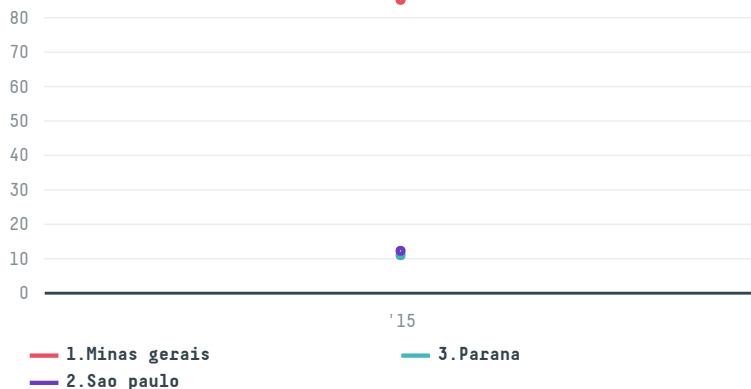

TOP DESTINATION COUNTRIES OF COFFEE IMPORTED BY BERNHARD ROTHFOS GMBH (EXP-0531/14):