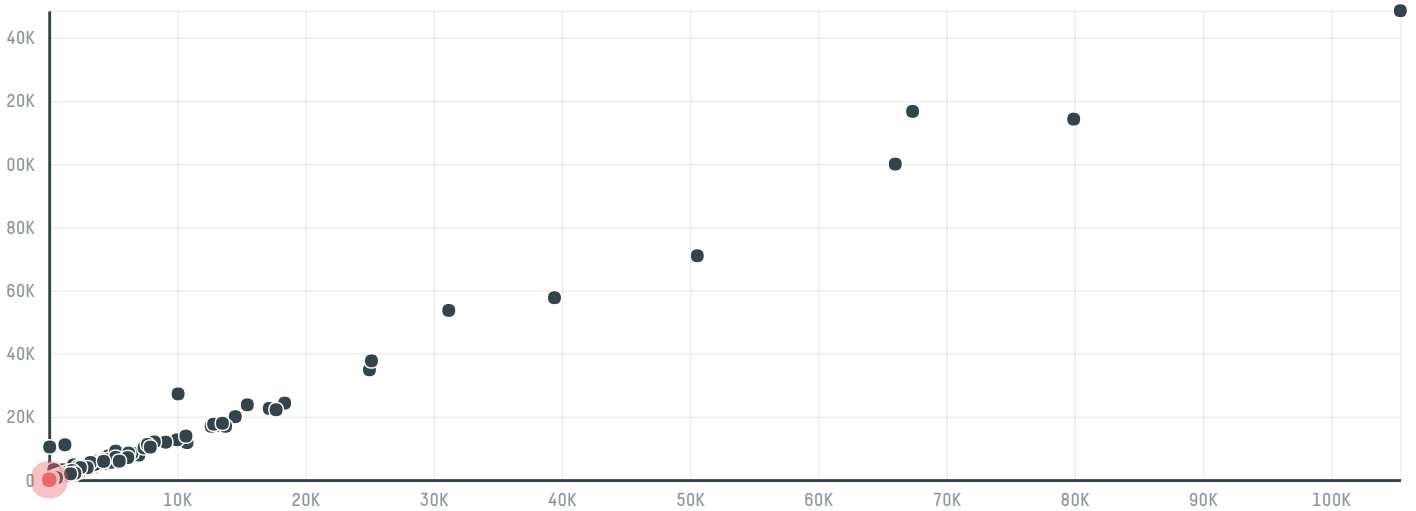

COMPARING COMPANIES IMPORTING COFFEE FROM BRAZIL IN 2015

Trase is a partnership between

In collaboration with

and many other organizations and individuals.

Donors

[Terms of Use](#) · [Privacy policy](#) · [Cookie policy](#) · [Contact us](#)

This website uses cookies to provide you with an improved user experience. By continuing to browse this site, you consent to the use of cookies and similar technologies. Please visit our [privacy policy](#) for further details.

I AGREE