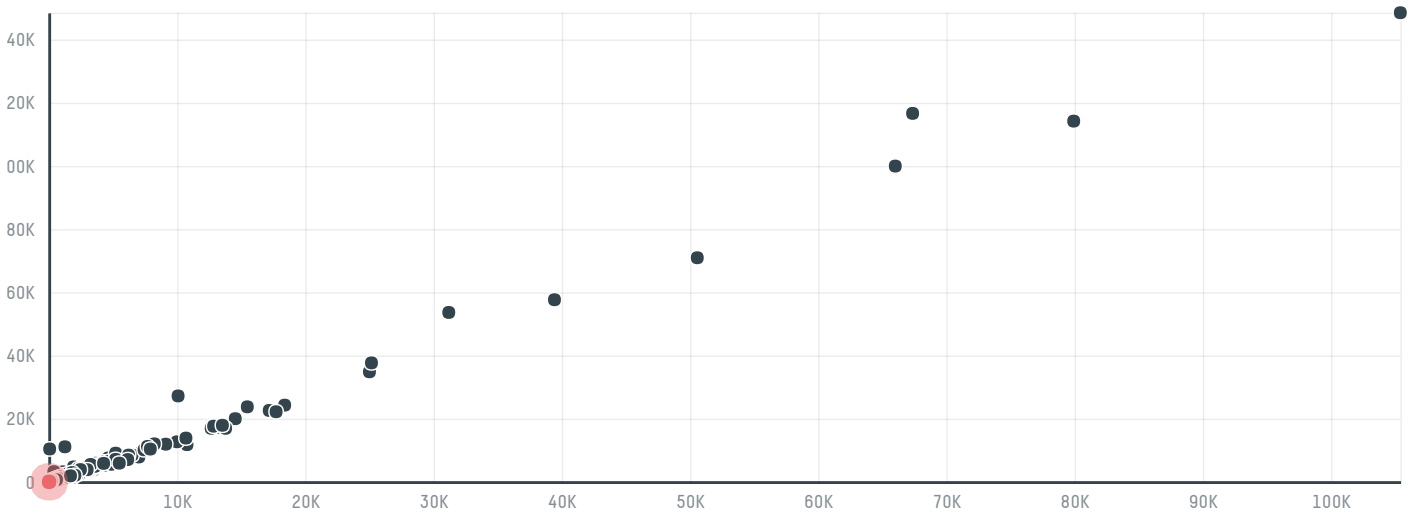

trase

Mercon coffee corporation (exp-0307/14f)

ACTIVITY	COMMODITY	COUNTRY	YEAR
Importer	Coffee	Brazil	2015

Mercon coffee corporation (exp-0307/14f) was the 1442nd largest importer of coffee from BRAZIL in 2015, accounting for 19 tons. As an importer, Mercon coffee corporation (exp-0307/14f) sources from 2 municipalities, or 0% of the coffee production municipalities. The main destination of the coffee imported by Mercon coffee corporation (exp-0307/14f) is Canada, accounting for 100% of the total.

TOP DESTINATION COUNTRIES OF COFFEE IMPORTED BY MERCON COFFEE CORPORATION (EXP-0307/14F):

□ N/A <5K >5K >100K >300K >1M

COMPARING COMPANIES IMPORTING COFFEE FROM BRAZIL IN 2015

Trase is a partnership between